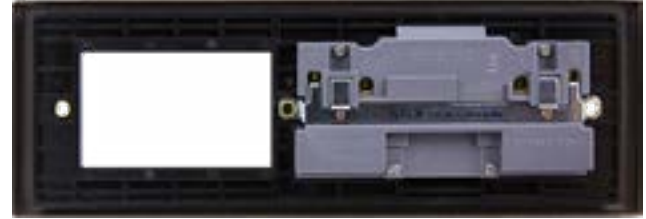

Product Code: MP603CHBK

Luckinslive 408146715

Description: New Media™ Part Furnished Front Plate - 2 x 13A DP Switched Socket Outlets & 3 Apertures

General Information

Plate Dimensions (mm)	250 (W) x 86 (H) x 8 (D)	
Dimensions With Gasket (mm)	254 (W) x 90 (H) x 9 (D)	
New Media Aperture Dimensions (mm)	75 x 50	
New Media Module Quantity	Accepts Upto 3 x 25mm x 50mm Modules	
Style	Deco	
Finish	Chrome	
Insert Colour	Black	
Gasket Colour	Black	
Materials	Front Plate: Stainless Steel Terminals: Brass Contacts: Silver "on-lay" Copper / Brass Earth Strap: Mild Steel	Insert, Rear Housing & Rocker Switch: Urea Terminal Screws: Steel & Yellow Passivated Internal Busbars: Formed Pressed Brass
Anti Microbial Certified	No	
Operating Voltage (AC)	250	Frequency (Hz) 50
Resistive Load Rating (A)	13	
Termination Type	Screw	
Terminal Size (mm)	Ø5	Terminal Torque Value (Nm) 2.5
Terminal Capacity - Solid (mm²)	3 x 2.5 or 2 x 4	
Double Pole Switch	Yes	
Twin Earth Terminals	Yes	
Yoke Required	No	
Compatible Back Box (mm)	MP520 (47)	
Ingress Protection	IP20	
Operational Temperature (°C)	-5 to +40	
Warranty (Years)	20	

Standards BS 1363-2

Additional Information

For cleaning / polishing of products, use only a soft, dry, clean cloth.
Ensure that the mains supply is isolated before commencing installation and refer to the circuit diagram with the relevant product.
Bare earth cables must always be covered with appropriate sleeving and wired to the earth terminal.

Requires MP520 flush back box.
Interchangeable with modules in the New Media Range.