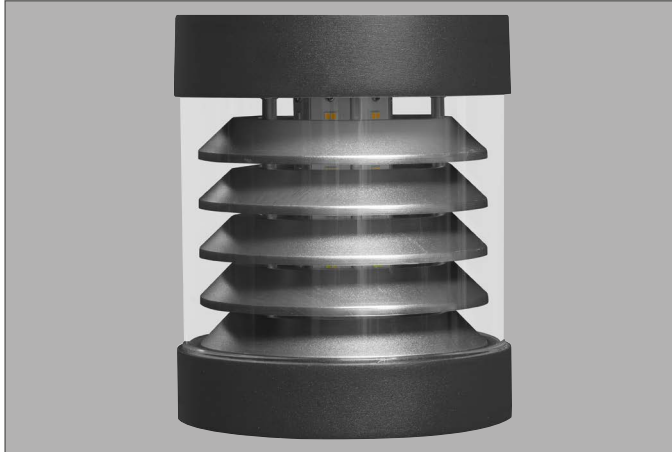

Product Code: **OBFL24-AG**

Luckinslive **438592643**

Description: 14-24W Power Switchable LED Flat Louvered 1 Metre Bollard Head IP65 With CCT Anthracite Grey

### General Information

Dimensions (mm)	160 (Dia.) x 963 (H) (When complete With Post)
Materials	Body: Powder Coated Aluminium; Diffuser: Polycarbonate
Colour	Anthracite Grey
Bezel Colour	Anthracite Grey
RAL Number	(RAL7016)
Product Weight (Kg)	2
Ingress Protection	IP65
Impact Rating (IK)	08
Mounting	Bolt fixing on to post
Warranty (Years)	5

### Supply & Power Information

Continuous Operating Voltage (AC) (Hz)	100-277 (50/60)
Safety Class	I
Power Switchable	Yes
Circuit Wattage (W)	14/19/24
LED Wattage (W)	14/19/24
Input Current (mA)	350
Inrush Current/Time	76.8A (174µs)
Power Factor	>0.9
Driver Information	Integrated
Operating Temperature (°C)	-40 to +70
Maximum Critical Temperature (°C)	90
Input Terminations	Lever Terminals
Cable Input Accessories	Q-Nect QOE8332BLK Connector Box Supplied

### Luminaire Output

<b>LED Wattage</b>	<b>14</b>	<b>19</b>	<b>24</b>
<b>Circuit Wattage</b>	<b>14</b>	<b>19</b>	<b>24</b>
<b>Colour Temperature (K)</b>	<b>3000</b>		
Typical Luminous Flux (lm)	1073	1419	1779
Efficacy (lm/W)	77	75	74
<b>Colour Temperature (K)</b>	<b>4000</b>		
Typical Luminous Flux (lm)	1092	1492	1849
Efficacy (lm/W)	77	75	74
<b>Colour Temperature (K)</b>	<b>6000</b>		
Typical Luminous Flux (lm)	1076	1444	1818
Efficacy (lm/W)	77	75	74
Beam Angle (°)	360		
Colour Rendering Index (CRI)	70		
LED Lifetime (L70) (Hours)	54000		