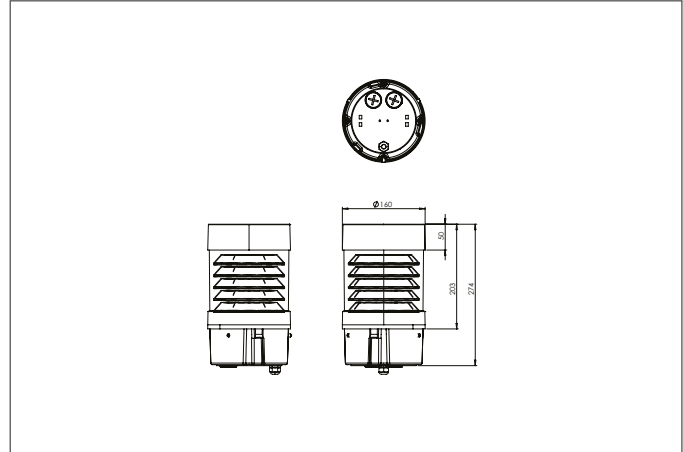

Product Code: **OBFL24-AG**

Luckinslive **438592643**

Description: 14-24W Power Switchable LED Flat Louvered 1 Metre Bollard Head IP65 With CCT Anthracite Grey

### General Information

Dimensions (mm)	160 (Dia.) x 963 (H) (When complete With Post)
Materials	Body: Powder Coated Aluminium; Diffuser: Polycarbonate
Colour	Anthracite Grey
Bezel Colour	Anthracite Grey
RAL Number	(RAL7016)
Product Weight (Kg)	2
Ingress Protection	IP65
Impact Rating (IK)	08
Mounting	Bolt fixing on to post
Warranty (Years)	5

### Supply & Power Information

Continuous Operating Voltage (AC) (Hz)	100-277 (50/60)
Safety Class	I
Power Switchable	Yes
Circuit Wattage (W)	14/19/24
LED Wattage (W)	14/19/24
Input Current (mA)	350
Inrush Current/Time	76.8A (174µs)
Power Factor	>0.9
Driver Information	Integrated
Operating Temperature (°C)	-40 to +70
Maximum Critical Temperature (°C)	90
Input Terminations	Lever Terminals
Cable Input Accessories	Q-Nect QOE8332BLK Connector Box Supplied