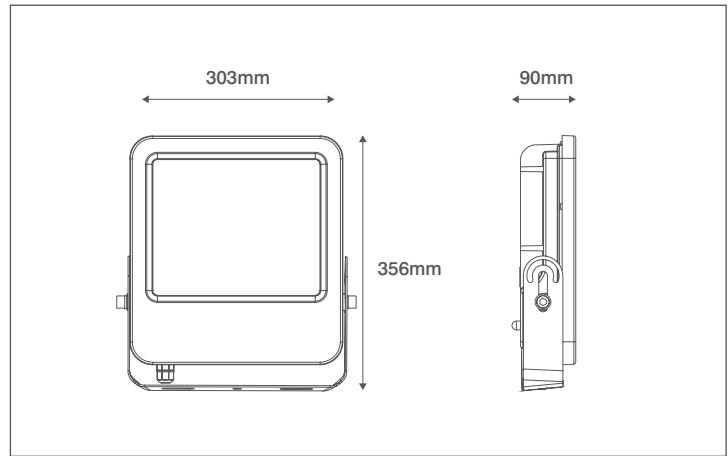

Product Code: OV101100BKCWPC

Description: 100W LED Floodlight With Photocell - IP65 - 4000K - Black

General Information

Dimensions	303mm (W) x 356mm (H) x 90mm (D)
Materials	Body: Powdercoated Aluminium Diffuser: Prismatic Glass
Finish	Black (RAL 9004)
Product Weight	3.4Kg
Dimmable	No
Ingress Protection	IP65
IK Rating	IK07
Warranty	3 Years

Supply & Power

Input Voltage & Frequency	220-240V~ 50/60Hz
Electrical Safety	Class I
Input Power	100W
Input Current	46mA
Inrush Current	0.567A (74 μ s)
Power Factor	0.9
Ambient Temperature (Ta)	-20°C - +45°C
Critical Temperature	-40°C - +70°C
Input Mains Cable	3 x 1mm ² H05-RNF (1 Metre)

Luminaire Output

Colour Temperature	4000K
CRI	>80
Typical Luminous Flux	9000lm
Efficacy	90lm/W
Beam Angle	110°
LED Lifetime (L70)	30,000 Hours

Photocell Information

Lux Level ON	10 - 20 Lux
Lux Level OFF	30 - 60 Lux