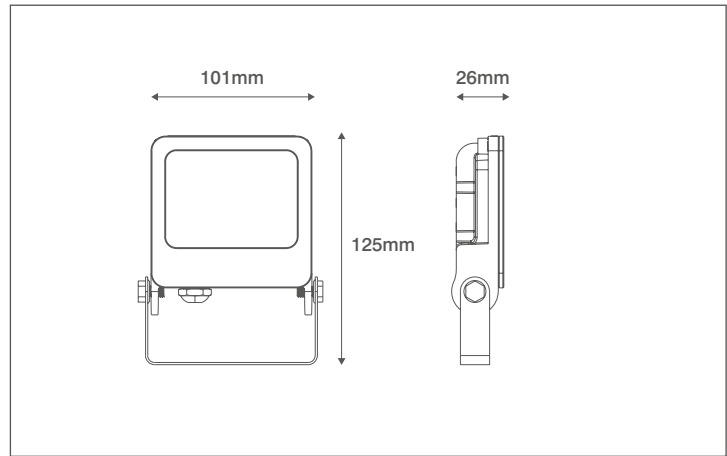

Product Code: OV10110BKCW

Description: 10W LED Floodlight - IP65 - 4000K - Black

General Information

Dimensions	101mm (W) x 125mm (H) x 26mm (D)
Materials	Body: Powdercoated Aluminium Diffuser: Prismatic Glass
Finish	Black (RAL 9004)
Product Weight	0.248Kg
Dimmable	No
Ingress Protection	IP65
IK Rating	IK06
Warranty	3 Years

Supply & Power

Input Voltage & Frequency	240V~ 50/60Hz
Electrical Safety	Class I
Input Power	10W
Input Current	46mA
Inrush Current	0.036A (84µs)
Power Factor	0.9
Ambient Temperature (Ta)	-20°C - +45°C
Critical Temperature	-40°C - +70°C
Input Mains Cable	3 x 1mm ² H05-RNF (1 Metre)

Luminaire Output

Colour Temperature	4000K
CRI	>80
Typical Luminous Flux	800lm
Efficacy	80lm/W
Beam Angle	110°
LED Lifetime (L70)	30,000 Hours