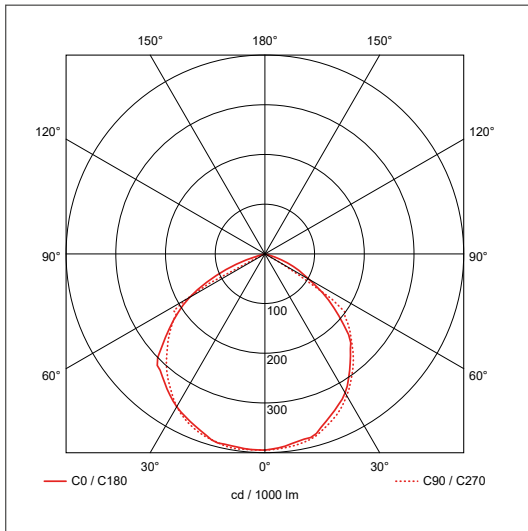

Product Code: OV10110WHCW

Description: 10W LED Floodlight - IP65 - 4000K - White

General Information

Dimensions	101mm (W) x 125mm (H) x 26mm (D)
Materials	Body: Powdercoated Aluminium Diffuser: Prismatic Glass
Finish	White (RAL 9003)
Product Weight	0.248Kg
Dimmable	No
Ingress Protection	IP65
IK Rating	IK06
Warranty	3 Years

Supply & Power

Input Voltage & Frequency	240V~ 50/60Hz
Electrical Safety	Class I
Input Power	10W
Input Current	46mA
Inrush Current	0.036A (84µs)
Power Factor	0.9
Ambient Temperature (Ta)	-20°C - +45°C
Critical Temperature	-40°C - +70°C
Input Mains Cable	3 x 1mm ² H05-RNF (1 Metre)

Luminaire Output

Colour Temperature	4000K
CRI	>80
Typical Luminous Flux	800lm
Efficacy	80lm/W
Beam Angle	110°
LED Lifetime (L70)	30,000 Hours