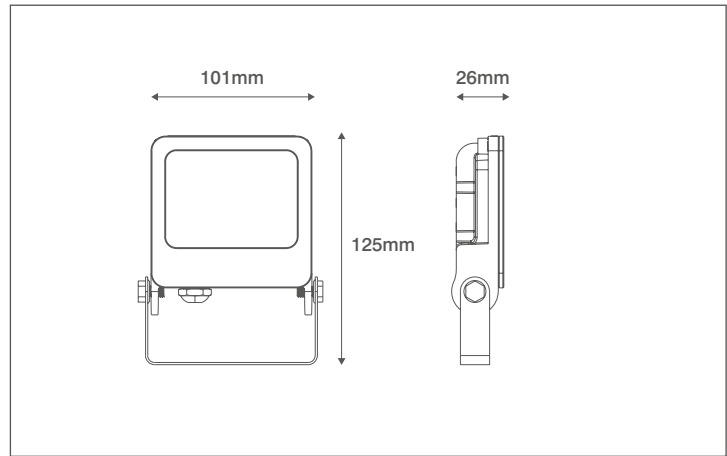

Product Code: OV10110WHCW

Description: 10W LED Floodlight - IP65 - 4000K - White

General Information

Dimensions	101mm (W) x 125mm (H) x 26mm (D)
Materials	Body: Powdercoated Aluminium Diffuser: Prismatic Glass
Finish	White (RAL 9003)
Product Weight	0.248Kg
Dimmable	No
Ingress Protection	IP65
IK Rating	IK06
Warranty	3 Years

Supply & Power

Input Voltage & Frequency	240V~ 50/60Hz
Electrical Safety	Class I
Input Power	10W
Input Current	46mA
Inrush Current	0.036A (84µs)
Power Factor	0.9
Ambient Temperature (Ta)	-20°C - +45°C
Critical Temperature	-40°C - +70°C
Input Mains Cable	3 x 1mm ² H05-RNF (1 Metre)

Luminaire Output

Colour Temperature	4000K
CRI	>80
Typical Luminous Flux	800lm
Efficacy	80lm/W
Beam Angle	110°
LED Lifetime (L70)	30,000 Hours