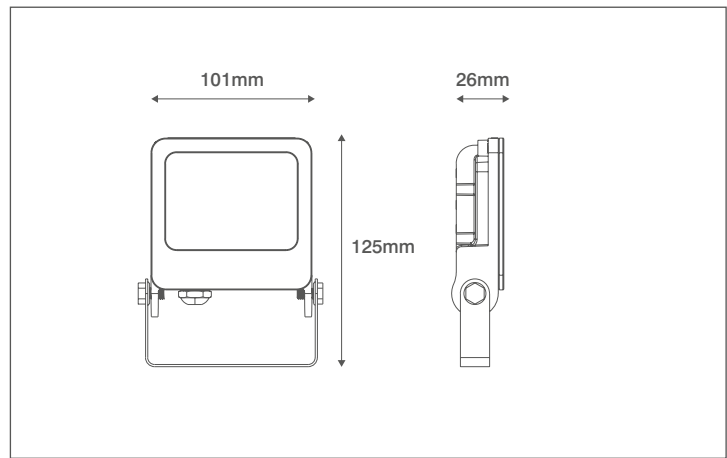

Product Code: OV10110WHWW

Description: 10W LED Floodlight - IP65 - 3000K - White

General Information

Dimensions	101mm (W) x 125mm (H) x 26mm (D)
Materials	Body: Powdercoated Aluminium Diffuser: Prismatic Glass
Finish	White (RAL 9003)
Product Weight	0.248Kg
Dimmable	No
Ingress Protection	IP65
IK Rating	IK06
Warranty	3 Years

Supply & Power

Input Voltage & Frequency	240V~ 50/60Hz
Electrical Safety	Class I
Input Power	10W
Input Current	46mA
Inrush Current	0.036A (84µs)
Power Factor	0.9
Ambient Temperature (Ta)	-20°C - +45°C
Critical Temperature	-40°C - +70°C
Input Mains Cable	3 x 1mm ² H05-RNF (1 Metre)

Luminaire Output

Colour Temperature	3000K
CRI	>80
Typical Luminous Flux	700lm
Efficacy	70lm/W
Beam Angle	110°
LED Lifetime (L70)	30,000 Hours