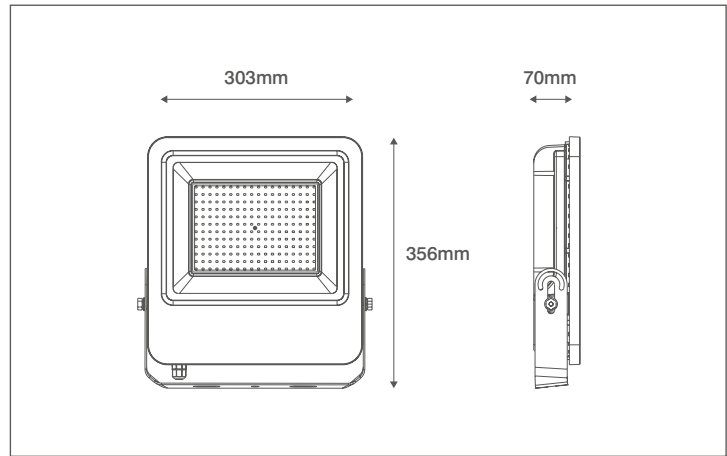

Product Code: OV101150BKCW

Description: 150W LED Floodlight - IP65 - 4000K - Black

General Information

Dimensions	303mm (W) x 356mm (H) x 70mm (D)
Materials	Body: Powdercoated Aluminium Diffuser: Prismatic Glass
Finish	Black (RAL 9004)
Product Weight	3.4Kg
Dimmable	No
Ingress Protection	IP65
IK Rating	IK07
Warranty	3 Years

Supply & Power

Input Voltage & Frequency	220-240V~ 50/60Hz
Electrical Safety	Class I
Input Power	150W
Input Current	46mA
Inrush Current	0.5675A (74µs)
Power Factor	0.9
Ambient Temperature (Ta)	-20°C - +45°C
Critical Temperature	-40°C - +70°C
Input Mains Cable	3 x 1mm ² H05-RNF (1 Metre)

Luminaire Output

Colour Temperature	4000K
CRI	>80
Typical Luminous Flux	13500lm
Efficacy	90lm/W
Beam Angle	110°
LED Lifetime (L70)	30,000 Hours