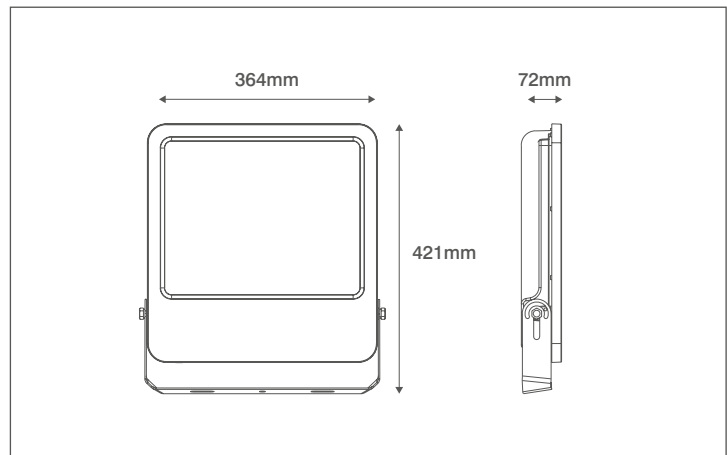

Product Code: OV101200BKCW

Description: 200W LED Floodlight - IP65 - 4000K - Black

General Information

Dimensions	364mm (W) x 421mm (H) x 72mm (D)
Materials	Body: Powdercoated Aluminium Diffuser: Prismatic Glass
Finish	Black (RAL 9004)
Product Weight	5.2Kg
Dimmable	No
Ingress Protection	IP65
IK Rating	IK07
Warranty	3 Years

Supply & Power

Input Voltage & Frequency	220-240V~ 50/60Hz
Electrical Safety	Class I
Input Power	200W
Input Current	46mA
Inrush Current	0.5825A (74µs)
Power Factor	0.9
Ambient Temperature (Ta)	-20°C - +45°C
Critical Temperature	-40°C - +70°C
Input Mains Cable	3 x 1mm ² H05-RNF (1 Metre)