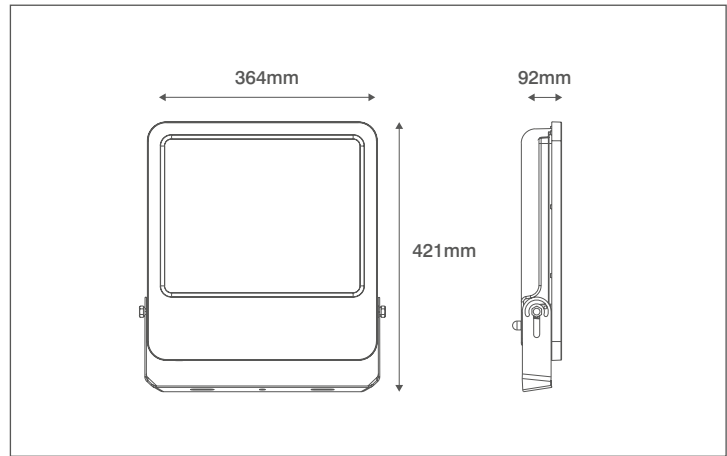

PATHFINDER

Technical Specification

Product Code: OV101200BKCWPC

Description: 200W LED Floodlight With Photocell - IP65 - 4000K - Black

General Information

Dimensions	364mm (W) x 421mm (H) x 92mm (D)
Materials	Body: Powdercoated Aluminium Diffuser: Prismatic Glass
Finish	Black (RAL 9004)
Product Weight	5.2Kg
Dimmable	No
Ingress Protection	IP65
IK Rating	IK07
Warranty	3 Years

Supply & Power

Input Voltage & Frequency	220-240V~ 50/60Hz
Electrical Safety	Class I
Input Power	200W
Input Current	46mA
Inrush Current	0.5825A (74µs)
Power Factor	0.9
Ambient Temperature (Ta)	-20°C - +45°C
Critical Temperature	-40°C - +70°C
Input Mains Cable	3 x 1mm ² H05-RNF (1 Metre)

Luminaire Output

Colour Temperature	4000K
CRI	>80
Typical Luminous Flux	20000lm
Efficacy	100lm/W
Beam Angle	110°
LED Lifetime (L70)	30,000 Hours

Photocell Information

Lux Level ON	10 - 20 Lux
Lux Level OFF	30 - 60 Lux