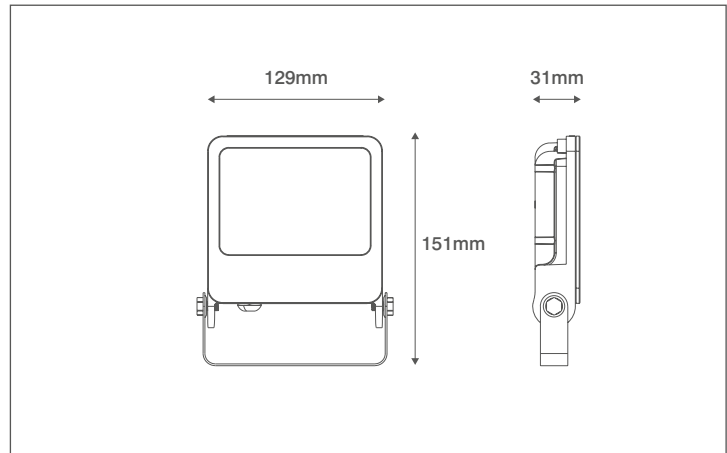

Product Code: OV10120BKWW

Description: 20W LED Floodlight - IP65 - 3000K - Black

General Information

| | |
|--------------------|---|
| Dimensions | 129mm (W) x 151mm (H) x 31mm (D) |
| Materials | Body: Powdercoated Aluminium Diffuser: Prismatic Glass |
| Finish | Black (RAL 9004) |
| Product Weight | 0.385Kg |
| Dimmable | No |
| Ingress Protection | IP65 |
| IK Rating | IK06 |
| Warranty | 3 Years |

Supply & Power

| | |
|---------------------------|--|
| Input Voltage & Frequency | 240V~ 50/60Hz |
| Electrical Safety | Class I |
| Input Power | 20W |
| Input Current | 46mA |
| Inrush Current | 0.047A (56µs) |
| Power Factor | 0.9 |
| Ambient Temperature (Ta) | -20°C - +45°C |
| Critical Temperature | -40°C - +70°C |
| Input Mains Cable | 3 x 1mm ² H05-RNF (1 Metre) |

Luminaire Output

| | |
|-----------------------|--------------|
| Colour Temperature | 3000K |
| CRI | >80 |
| Typical Luminous Flux | 1500lm |
| Efficacy | 75lm/W |
| Beam Angle | 110° |
| LED Lifetime (L70) | 30,000 Hours |