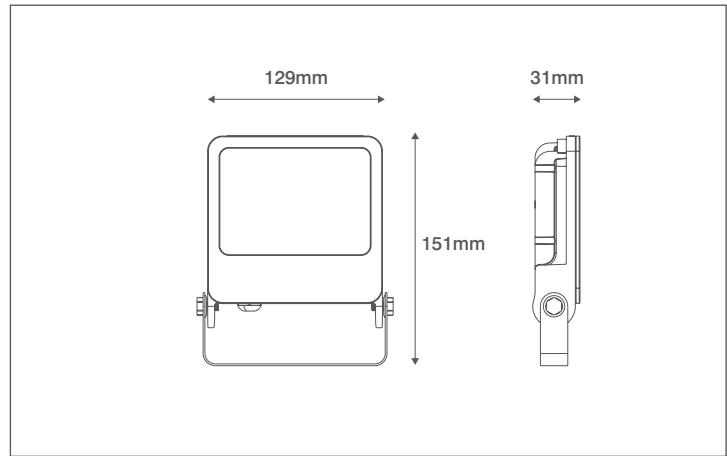

Product Code: OV10120WHWW

Description: 20W LED Floodlight - IP65 - 3000K - White

### General Information

Dimensions	129mm (W) x 151mm (H) x 31mm (D)
Materials	Body: Powdercoated Aluminium Diffuser: Prismatic Glass
Finish	White (RAL 9003)
Product Weight	0.385Kg
Dimmable	No
Ingress Protection	IP65
IK Rating	IK06
Warranty	3 Years