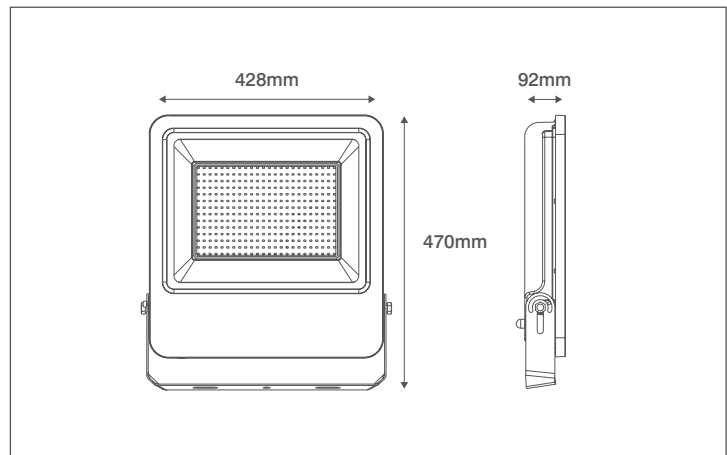

Product Code: OV101300BKCWPC

Description: 300W LED Floodlight With Photocell - IP65 - 4000K - Black

### General Information

Dimensions	428mm (W) x 470mm (H) x 92mm (D)
Materials	Body: Powdercoated Aluminium Diffuser: Prismatic Glass
Finish	Black (RAL 9004)
Product Weight	6.8Kg
Dimmable	No
Ingress Protection	IP65
IK Rating	IK07
Warranty	3 Years