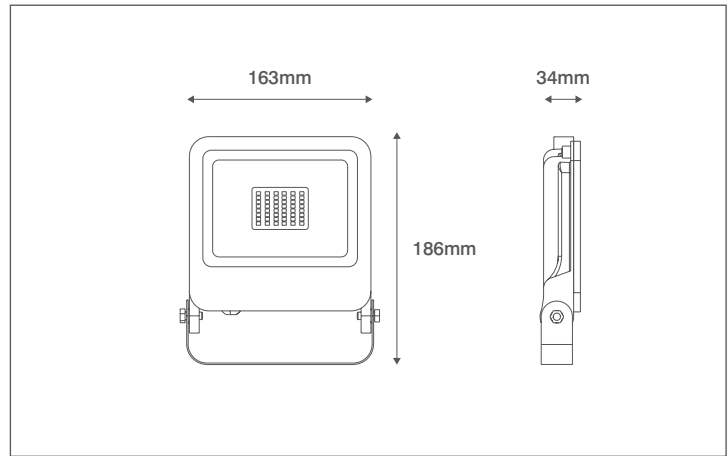

Product Code: OV10130WHCW

Description: 30W LED Floodlight - IP65 - 4000K - White

General Information

Dimensions	163mm (W) x 186mm (H) x 34mm (D)
Materials	Body: Powdercoated Aluminium Diffuser: Prismatic Glass
Finish	White (RAL 9003)
Product Weight	0.57Kg
Dimmable	No
Ingress Protection	IP65
IK Rating	IK06
Warranty	3 Years

Supply & Power

Input Voltage & Frequency	240V~ 50/60Hz
Electrical Safety	Class I
Input Power	30W
Input Current	46mA
Inrush Current	0.326A (84µs)
Power Factor	0.9
Ambient Temperature (Ta)	-20°C - +45°C
Critical Temperature	-40°C - +70°C
Input Mains Cable	3 x 1mm ² H05-RNF (1 Metre)

Luminaire Output

Colour Temperature	4000K
CRI	>80
Typical Luminous Flux	2400lm
Efficacy	80lm/W
Beam Angle	110°
LED Lifetime (L70)	30,000 Hours