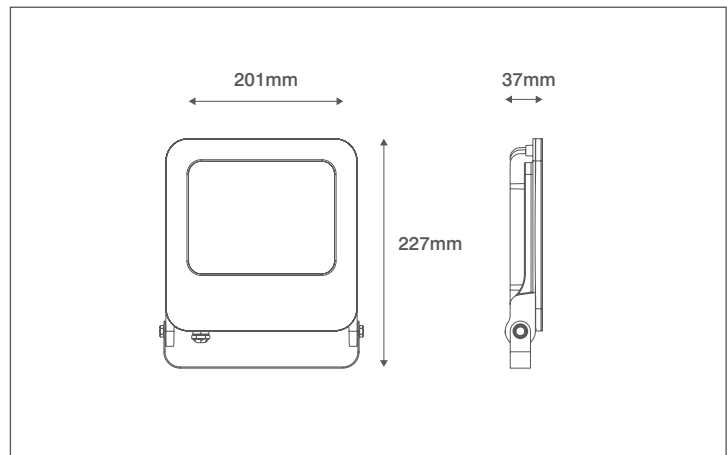

Product Code: OV10150BKCW

Description: 50W LED Floodlight - IP65 - 4000K - Black

General Information

Dimensions	201mm (W) x 227mm (H) x 37mm (D)
Materials	Body: Powdercoated Aluminium Diffuser: Prismatic Glass
Finish	Black (RAL 9004)
Product Weight	0.968Kg
Dimmable	No
Ingress Protection	IP65
IK Rating	IK06
Warranty	3 Years

Supply & Power

Input Voltage & Frequency	240V~ 50/60Hz
Electrical Safety	Class I
Input Power	50W
Input Current	46mA
Inrush Current	0.352A (80µs)
Power Factor	0.9
Ambient Temperature (Ta)	-20°C - +45°C
Critical Temperature	-40°C - +70°C
Input Mains Cable	3 x 1mm ² H05-RNF (1 Metre)

Luminaire Output

Colour Temperature	4000K
CRI	>80
Typical Luminous Flux	4000lm
Efficacy	80lm/W
Beam Angle	110°
LED Lifetime (L70)	30,000 Hours