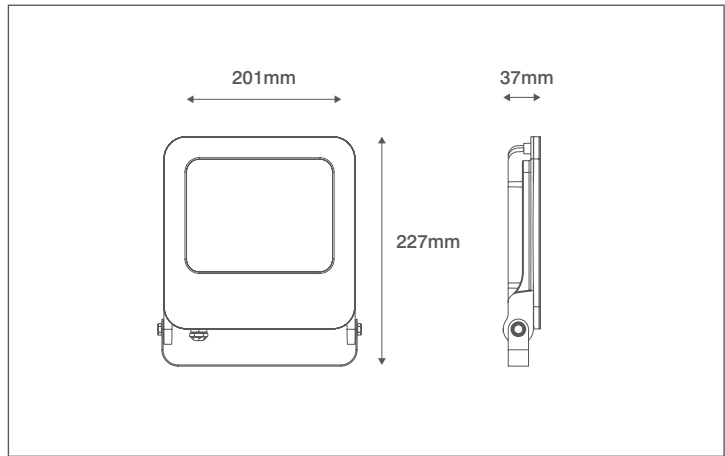

Product Code: OV10150WHCW

Description: 50W LED Floodlight - IP65 - 4000K - White

### General Information

Dimensions	201mm (W) x 227mm (H) x 37mm (D)
Materials	Body: Powdercoated Aluminium Diffuser: Prismatic Glass
Finish	White (RAL 9003)
Product Weight	0.968Kg
Dimmable	No
Ingress Protection	IP65
IK Rating	IK06
Warranty	3 Years