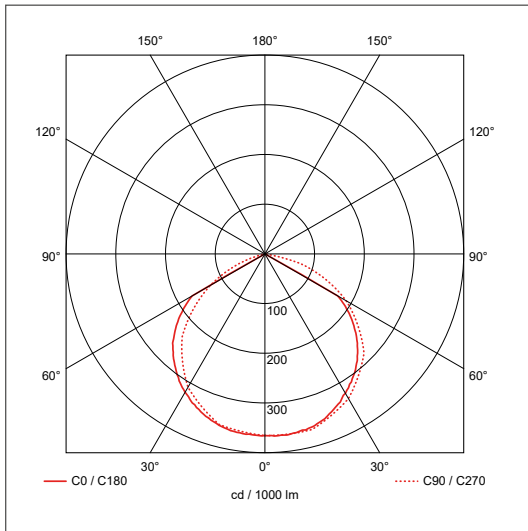

Product Code: OV10150WHCW

Description: 50W LED Floodlight - IP65 - 4000K - White

### General Information

Dimensions	201mm (W) x 227mm (H) x 37mm (D)
Materials	Body: Powdercoated Aluminium Diffuser: Prismatic Glass
Finish	White (RAL 9003)
Product Weight	0.968Kg
Dimmable	No
Ingress Protection	IP65
IK Rating	IK06
Warranty	3 Years

### Luminaire Output

Colour Temperature	4000K
CRI	>80
Typical Luminous Flux	4000lm
Efficacy	80lm/W
Beam Angle	110°
LED Lifetime (L70)	30,000 Hours