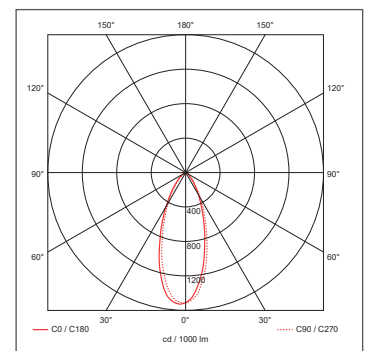

INCEPTOR® OMNI

Technical Specification

Product Code: OV4600CH7D

Description: 7W LED Fixed Dimmable Downlight With CTA Switch - IP65 - Chrome

General Information

Dimensions	85mm Diameter x 65mm (D)	
Materials	Bezel: Aluminium (Plated or Powdercoated)	Rear Frame: Steel
	Rear Housing: ABS	Lens: Polycarbonate
Finish	Polished Chrome	
Product Weight	0.375Kg	
Cutout	65-70mm Diameter	
Dimmable	Yes	
Ingress Protection	IP65	
Airflow (BS 5250)	0.06m³/h m² at a pressure difference of 2 Pa	
Warranty	5 Years (Registered)	

Supply & Power

Input Voltage & Frequency	220-240V~ 50Hz	
Electrical Safety	Class II (Double Insulated)	
Circuit Wattage	7W	
Input Current	40mA	
Power Factor	0.9	
Ambient Temperature (Ta)	-15°C - +40°C	
Critical Temperature	+80°C	
LED Driver	Integrated	
Prewired Flow™ Connector	Yes (3 Pole CT100-F Screw Terminals)	

Luminaire Output

Colour Temperature	2700K	4200K	6500K
Typical Luminous Flux	430lm	480lm	450lm
Efficacy	61lm/W	69lm/W	64lm/W
Beam Angle	40°	50°	65°
CRI	>80		
Adjustable Bezel Angle	15° (OVZ4605CH)		
LED Lifetime (L70)	25,000 Hours		

Accessories

OVZ4605CH	Adjustable Chrome Bezel For Inceptor® Omni
OVSP3120CH	130mm Diameter Converter Plate - Chrome

Additional Approvals

Fire Rating	30 Minutes: 'I' Joists, Metal Web and Solid Timber Joists
	60 Minutes: 'I' Joists, Metal Web and Solid Timber Joists
	90 Minutes: Solid Timber Joists
Acoustic Rating	0dB (zero impact on sound insulation)
Air Flow™	BS 5250: 2011 compliant

2700K

Ovia Limited, Scolmore House, Mariner, Lichfield Road Industrial Estate, Tamworth, Staffordshire, B79 7UL United Kingdom

T: +44 (0)1827 300640

E: sales@oviaUK.com | W: oviaUK.com