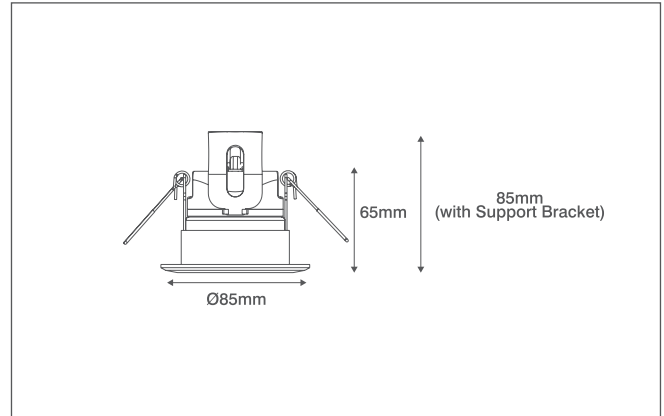

## Technical Specification

Product Code: OV4600CH7D

Description: 7W LED Fixed Dimmable Downlight With CTA Switch - IP65 - Chrome

### General Information

Dimensions	85mm Diameter x 65mm (D)	
Materials	Bezel: Aluminium (Plated or Powdercoated)	Rear Frame: Steel
	Rear Housing: ABS	Lens: Polycarbonate
Finish	Polished Chrome	
Product Weight	0.375Kg	
Cutout	65-70mm Diameter	
Dimmable	Yes	
Ingress Protection	IP65	
Airflow (BS 5250)	0.06m <sup>3</sup> /h m <sup>2</sup> at a pressure difference of 2 Pa	
Warranty	5 Years (Registered)	

### Accessories

OVZ4605CH	Adjustable Chrome Bezel For Inceptor® Omni
OVSP3120CH	130mm Diameter Converter Plate - Chrome