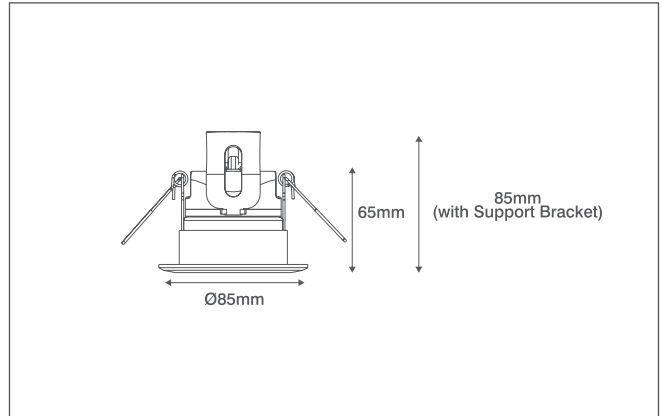

### General Information

Downlight Dimensions	85mm Diameter x 65mm (D)	
Materials	Bezel: Aluminium (Plated or Powdercoated)	Rear Frame: Steel
	Rear Housing: ABS Lens: Polycarbonate	
Finish	Polished Chrome	
Product Weight	1.03Kg	
Cutout	65-70mm Diameter	
Dimmable	Yes	
Ingress Protection	IP65	
Airflow (BS 5250)	0.06m <sup>3</sup> /h m <sup>2</sup> at a pressure difference of 2 Pa	
Warranty	5 Years (Registered) (4 Years Battery)	

### Accessories

OVSP3120CH	130mm Diameter Converter Plate - Chrome
------------	---