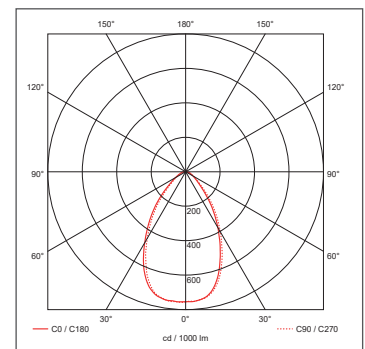

4200K

6500K

Ovia Limited, Scolmore House, Mariner, Lichfield Road Industrial Estate,
Tamworth, Staffordshire, B79 7UL United Kingdom
T: +44 (0)1827 300640
E: sales@oviaUK.com | W: oviaUK.com