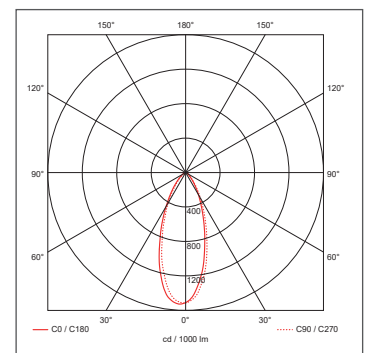

INCEPTOR® OMNI

Technical Specification

Product Code: OV4600CH7D3EM

Description: 7W LED Fixed Dimmable Downlight With CTA Switch & Emergency - IP65 - Chrome

General Information

Downlight Dimensions	85mm Diameter x 65mm (D)	
Materials	Bezel: Aluminium (Plated or Powdercoated)	Rear Frame: Steel
	Rear Housing: ABS Lens: Polycarbonate	
Finish	Polished Chrome	
Product Weight	1.03Kg	
Cutout	65-70mm Diameter	
Dimmable	Yes	
Ingress Protection	IP65	
Airflow (BS 5250)	0.06m³/h m² at a pressure difference of 2 Pa	
Warranty	5 Years (Registered) (4 Years Battery)	

Supply & Power

Input Voltage & Frequency	220-240V~ 50Hz	
Electrical Safety	Class II (Double Insulated)	
Circuit Wattage	7W	
Input Current	40mA	
Power Factor	0.9	
Ambient Temperature (Ta)	-5°C - +40°C (Emergency Pack)	
LED Driver	Integrated	
Prewired Flow™ Connector	Yes (4 Pole CT203-F With Screw Terminals)	

Luminaire Output

Colour Temperature	2700K	4200K	6500K
Typical Luminous Flux	430lm	480lm	450lm
Efficacy	61lm/W	69lm/W	64lm/W
Emergency Luminous Flux	258lm	288lm	270lm
Beam Angle	40°	50°	65°
CRI	>80		
LED Lifetime (L70)	25,000 Hours		

Emergency Pack Information

Power Consumption	4W
Input Current	25mA Max.
Charge Current	70-95mA
Output Voltage	70-250V
Output Current	50mA
Earth Leakage Current	<0.5mA
Battery Specification	10.8V 2.2Ah Ni-MH
Charging Time	48 Hours
Installation Requirements	Can be wired as maintained or non-maintained
Emergency Duration	3 Hours Minimum

Accessories

OVSP3120CH	130mm Diameter Converter Plate - Chrome

Additional Approvals