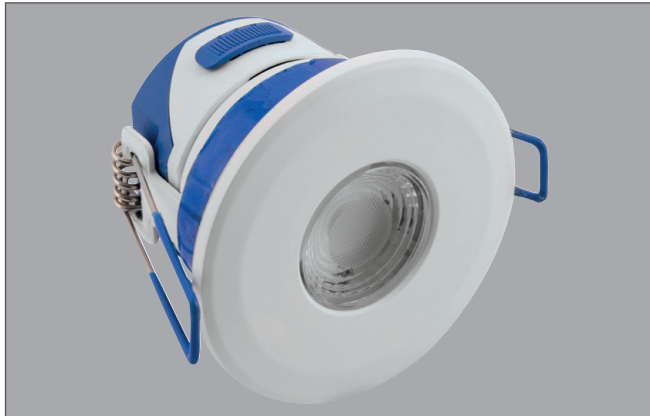

## Technical Specification

Product Code: OV4600WH7D

Description: 7W LED Fixed Dimmable Downlight With CTA Switch - IP65 - White

### General Information

Dimensions	85mm Diameter x 65mm (D)	
Materials	Bezel: Aluminium (Plated or Powdercoated)	Rear Frame: Steel
	Rear Housing: ABS	Lens: Polycarbonate
Finish	White	
Product Weight	0.375Kg	
Cutout	65-70mm Diameter	
Dimmable	Yes	
Ingress Protection	IP65	
Airflow (BS 5250)	0.06m <sup>3</sup> /h m <sup>2</sup> at a pressure difference of 2 Pa	
Warranty	5 Years (Registered)	

### Luminaire Output

Colour Temperature	2700K	4200K	6500K
Typical Luminous Flux	430lm	480lm	450lm
Efficacy	61lm/W	69lm/W	64lm/W
Beam Angle	40°	50°	65°
CRI	>80		
Adjustable Bezel Angle	15° (OVZ4605WH)		
LED Lifetime (L70)	25,000 Hours		

### Accessories

OVZ4605WH	Adjustable White Bezel For Inceptor® Omni
OVSP3120WH	130mm Diameter Converter Plate - White