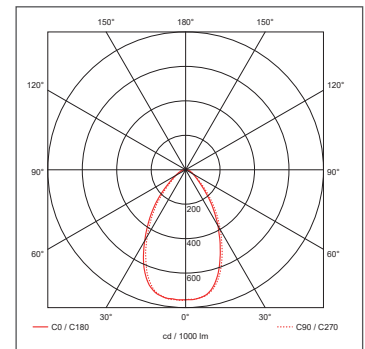

4200K

6500K

Ovia Limited, Scolmore House, Mariner, Lichfield Road Industrial Estate, Tamworth, Staffordshire, B79 7UL United Kingdom

T: +44 (0)1827 300640

E: sales@oviaUK.com | W: oviaUK.com