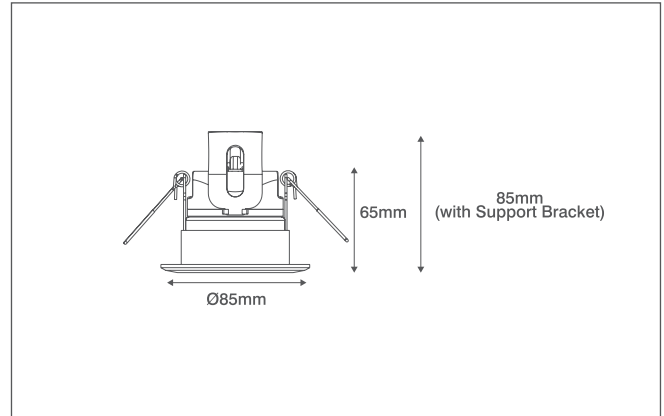

## Technical Specification

Product Code: OV4600WH7D

Description: 7W LED Fixed Dimmable Downlight With CTA Switch - IP65 - White

### General Information

Dimensions	85mm Diameter x 65mm (D)	
Materials	Bezel: Aluminium (Plated or Powdercoated)	Rear Frame: Steel
	Rear Housing: ABS	Lens: Polycarbonate
Finish	White	
Product Weight	0.375Kg	
Cutout	65-70mm Diameter	
Dimmable	Yes	
Ingress Protection	IP65	
Airflow (BS 5250)	0.06m <sup>3</sup> /h m <sup>2</sup> at a pressure difference of 2 Pa	
Warranty	5 Years (Registered)	