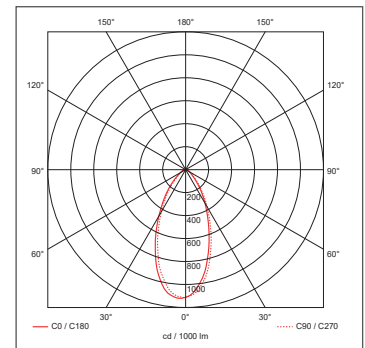

2700K

4200K