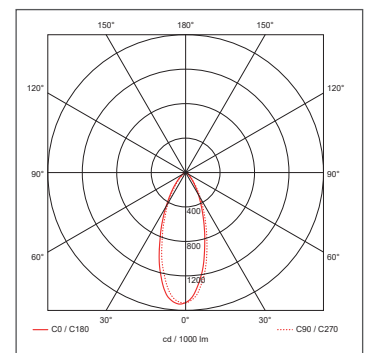

INCEPTOR® OMNI

Technical Specification

Product Code: OV4600WH7D

Description: 7W LED Fixed Dimmable Downlight With CTA Switch - IP65 - White

General Information

Dimensions	85mm Diameter x 65mm (D)	
Materials	Bezel: Aluminium (Plated or Powdercoated)	Rear Frame: Steel
	Rear Housing: ABS	Lens: Polycarbonate
Finish	White	
Product Weight	0.375Kg	
Cutout	65-70mm Diameter	
Dimmable	Yes	
Ingress Protection	IP65	
Airflow (BS 5250)	0.06m³/h m² at a pressure difference of 2 Pa	
Warranty	5 Years (Registered)	

Supply & Power

Input Voltage & Frequency	220-240V~ 50Hz	
Electrical Safety	Class II (Double Insulated)	
Circuit Wattage	7W	
Input Current	40mA	
Power Factor	0.9	
Ambient Temperature (Ta)	-15°C - +40°C	
Critical Temperature	+80°C	
LED Driver	Integrated	
Prewired Flow™ Connector	Yes (3 Pole CT100-F Screw Terminals)	

Luminaire Output

Colour Temperature	2700K	4200K	6500K
Typical Luminous Flux	430lm	480lm	450lm
Efficacy	61lm/W	69lm/W	64lm/W
Beam Angle	40°	50°	65°
CRI	>80		
Adjustable Bezel Angle	15° (OVZ4605WH)		
LED Lifetime (L70)	25,000 Hours		

Accessories

OVZ4605WH	Adjustable White Bezel For Inceptor® Omni
OVSP3120WH	130mm Diameter Converter Plate - White

Additional Approvals

Fire Rating	30 Minutes: 'I' Joists, Metal Web and Solid Timber Joists
	60 Minutes: 'I' Joists, Metal Web and Solid Timber Joists
	90 Minutes: Solid Timber Joists
Acoustic Rating	0dB (zero impact on sound insulation)
Air Flow™	BS 5250: 2011 compliant

2700K

Ovia Limited, Scolmore House, Mariner, Lichfield Road Industrial Estate, Tamworth, Staffordshire, B79 7UL United Kingdom

T: +44 (0)1827 300640

E: sales@oviaUK.com | W: oviaUK.com