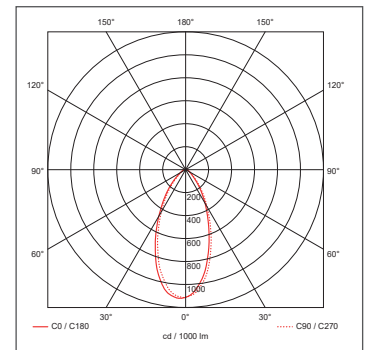

2700K

4200K