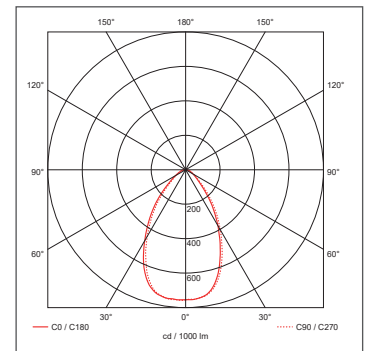

4200K

6500K

Ovia Limited, Scolmore House, Mariner, Lichfield Road Industrial Estate, Tamworth, Staffordshire, B79 7UL United Kingdom

T: +44 (0)1827 300640

E: sales@oviaUK.com | W: oviaUK.com