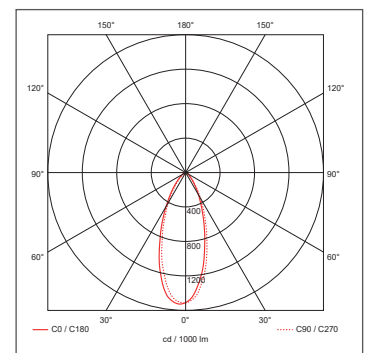

Luminaire Output

	2700K	4200K	6500K
Colour Temperature	2700K	4200K	6500K
Typical Luminous Flux	430lm	480lm	450lm
Efficacy	61lm/W	69lm/W	64lm/W
Emergency Luminous Flux	258lm	288lm	270lm
Beam Angle	40°	50°	65°
CRI	>80		
Tilt Angle	15°		
LED Lifetime (L70)	25,000 Hours		

Accessories

OVSP3120WH	130mm Diameter Converter Plate - White
------------	--

Additional Approvals

Fire Rating	30 Minutes: 'I' Joists, Metal Web and Solid Timber Joists 60 Minutes: 'I' Joists, Metal Web and Solid Timber Joists 90 Minutes: Solid Timber Joists
Acoustic Rating	0dB (zero impact on sound insulation)
Air Flow™	BS 5250: 2011 compliant