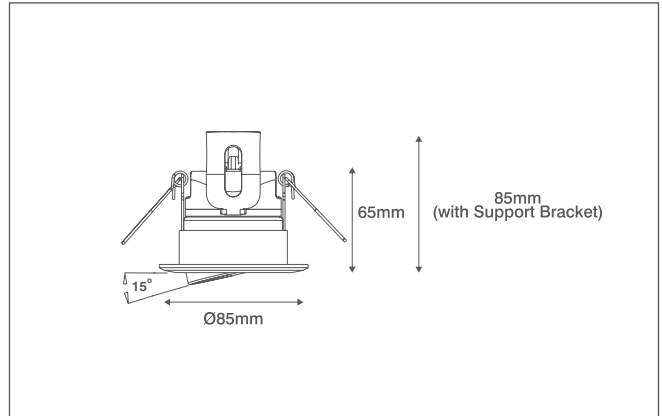

INCEPTOR® OMNI

Technical Specification

Product Code: OV4605WH7D3EM

Description: 7W LED Adjustable Dimmable Downlight With CTA Switch & Emergency - IP54 - White

General Information

Downlight Dimensions	85mm Diameter x 65mm (D)	
Materials	Bezel: Aluminium (Plated or Powdercoated) Rear Frame: Steel Rear Housing: ABS Lens: Polycarbonate	
Finish	White	
Product Weight	1.03Kg	
Cutout	65-70mm Diameter	
Dimmable	Yes	
Ingress Protection	IP54	
Airflow (BS 5250)	0.06m ³ /h m ² at a pressure difference of 2 Pa	
Warranty	5 Years (Registered) (4 Years Battery)	

Accessories

OVSP3120WH	130mm Diameter Converter Plate - White
------------	--

Additional Approvals

Fire Rating	30 Minutes: 'I' Joists, Metal Web and Solid Timber Joists 60 Minutes: 'I' Joists, Metal Web and Solid Timber Joists 90 Minutes: Solid Timber Joists
Acoustic Rating	0dB (zero impact on sound insulation)
Air Flow™	BS 5250: 2011 compliant