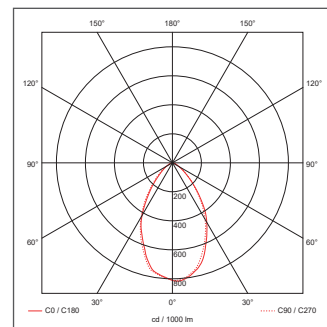

6500

OVIA Limited, Scolmore House, Mariner, Lichfield Road Industrial Estate, Tamworth, Staffordshire, B79 7UL United Kingdom

T: +44 (0)1827 300640

E: sales@oviaUK.com | W: oviaUK.com