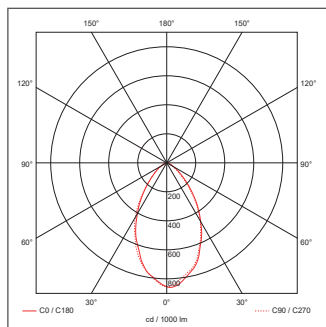

INCEPTOR® OMNI^{V2}

Technical Specification

Product Code: OV4700WH6D

Description: 6W LED Fixed Dimmable Downlight With CTA Switch IP65 White

General Information

Dimensions (mm)	85 (Dia.) x 59 (D)
Materials	Bezel: Polycarbonate Rear Frame: Steel Rear Housing: ABS Lens: Polycarbonate
Finish	White
Product Weight (Kg)	0.274
Cutout Diameter (mm)	73
Recess Depth (mm)	53
Ingress Protection	IP65
Airflow (BS 5250)	0.06m³/h m² at a pressure difference of 2 Pa
Adjustable Angle (°)	7.5
Warranty (Years)	5

Luminaire Output

Colour Temperature (K)	2700	4000	6500
Typical Luminous Flux (lm)	600	620	600
Efficacy (lm/W)	100	103	100
Beam Angle (°)	60		
Colour Rendering Index (CRI)	>80		
LED Lifetime (L70) (Hours)	25,000		

Dimming Information

Dimmable Yes

Compatible Accessories

OVBZ4700** - Fixed Bezel Range
OVSP4120WH - 130mm Diameter Converter Plate Range
OVEMCG2305M3 - 3 Hour Universal Emergency Pack with prewired Flow™ Connectors

Supply & Power Information

Input Voltage & Frequency (V~ / Hz)	200-240 50
Safety Class	II
Surge Protection Installed	
Circuit Wattage (W)	6
Input Current (mA)	35
Power Factor	0.85
Driver Information	Integrated
Operating Temperature (°C)	-15 to +40
Maximum Critical Temperature (°C)	+80
Prewired Flow™ Connector	3 Pole CT105-F + Loop Screw Terminals

Additional Approvals

Fire Rating	30 Minutes: 'I' Joists, Metal Web and Solid Timber Joists 60 Minutes: 'I' Joists, Metal Web and Solid Timber Joists 90 Minutes: Solid Timber Joists
Acoustic Rating	0dB (zero impact on sound insulation)
Air Flow	BS 5250: 2011 compliant

2700

4000

6500

OVIA Limited, Scolmore House, Mariner, Lichfield Road Industrial Estate, Tamworth, Staffordshire, B79 7UL United Kingdom

T: +44 (0)1827 300640

E: sales@oviaUK.com | W: oviaUK.com