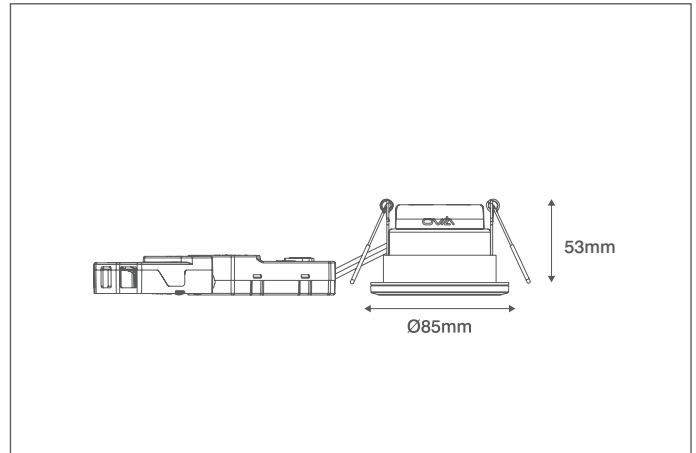

INCEPTOR® OMNI^{V2}

Technical Specification

Product Code: OV4700WH6D

Description: 6W LED Fixed Dimmable Downlight With CTA Switch IP65 White

General Information

Dimensions (mm)	85 (Dia.) x 59 (D)
Materials	Bezel: Polycarbonate Rear Frame: Steel Rear Housing: ABS Lens: Polycarbonate
Finish	White
Product Weight (Kg)	0.274
Cutout Diameter (mm)	73
Recess Depth (mm)	53
Ingress Protection	IP65
Airflow (BS 5250)	0.06m ³ /h m ² at a pressure difference of 2 Pa
Adjustable Angle (°)	7.5
Warranty (Years)	5