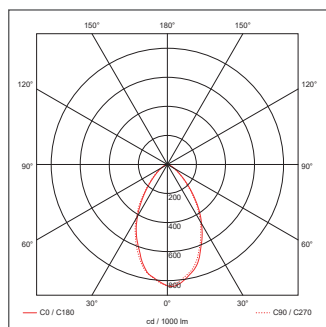

INCEPTOR® OMNI^{V2}

Technical Specification

Product Code: OV4700WH6D

Description: 6W LED Fixed Dimmable Downlight With CTA Switch IP65 White

General Information

Dimensions (mm)	85 (Dia.) x 59 (D)
Materials	Bezel: Polycarbonate Rear Frame: Steel Rear Housing: ABS Lens: Polycarbonate
Finish	White
Product Weight (Kg)	0.274
Cutout Diameter (mm)	73
Recess Depth (mm)	53
Ingress Protection	IP65
Airflow (BS 5250)	0.06m³/h m² at a pressure difference of 2 Pa
Adjustable Angle (°)	7.5
Warranty (Years)	5

Luminaire Output

Colour Temperature (K)	2700	4000	6500
Typical Luminous Flux (lm)	600	620	600
Efficacy (lm/W)	100	103	100
Beam Angle (°)	60		
Colour Rendering Index (CRI)	>80		
LED Lifetime (L70) (Hours)	25,000		

Dimming Information

Dimmable Yes

Compatible Accessories

OVBZ4700** - Fixed Bezel Range
OVSP4120WH - 130mm Diameter Converter Plate Range
OVEMCG2305M3 - 3 Hour Universal Emergency Pack with prewired Flow™ Connectors

Supply & Power Information

Input Voltage & Frequency (V~ / Hz)	200-240 50
Safety Class	II
Surge Protection Installed	
Circuit Wattage (W)	6
Input Current (mA)	35
Power Factor	0.85
Driver Information	Integrated
Operating Temperature (°C)	-15 to +40
Maximum Critical Temperature (°C)	+80
Prewired Flow™ Connector	3 Pole CT105-F + Loop Screw Terminals

Additional Approvals

Fire Rating	30 Minutes: 'I' Joists, Metal Web and Solid Timber Joists 60 Minutes: 'I' Joists, Metal Web and Solid Timber Joists 90 Minutes: Solid Timber Joists
Acoustic Rating	0dB (zero impact on sound insulation)
Air Flow	BS 5250: 2011 compliant

2700

4000

6500

OVIA Limited, Scolmore House, Mariner, Lichfield Road Industrial Estate, Tamworth, Staffordshire, B79 7UL United Kingdom

T: +44 (0)1827 300640

E: sales@oviaUK.com | W: oviaUK.com