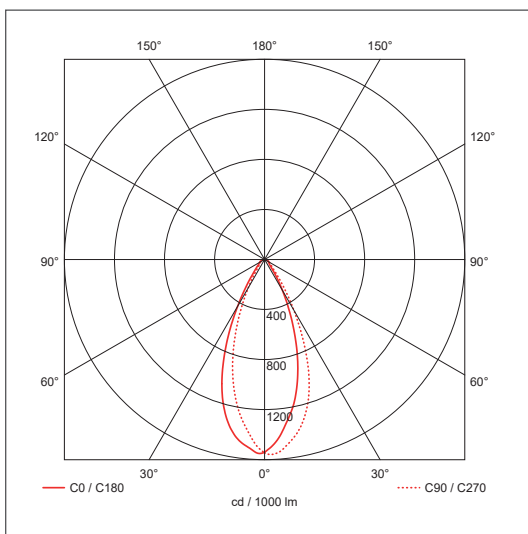

Additional Approvals

Fire Rating	30 Minutes: 'I' Joists, Metal Web and Solid Timber Joists 60 Minutes: 'I' Joists, Metal Web and Solid Timber Joists 90 Minutes: Solid Timber Joists
Acoustic Rating	0dB (zero impact on sound insulation)
Air Flow™	BS 5250: 2011 compliant