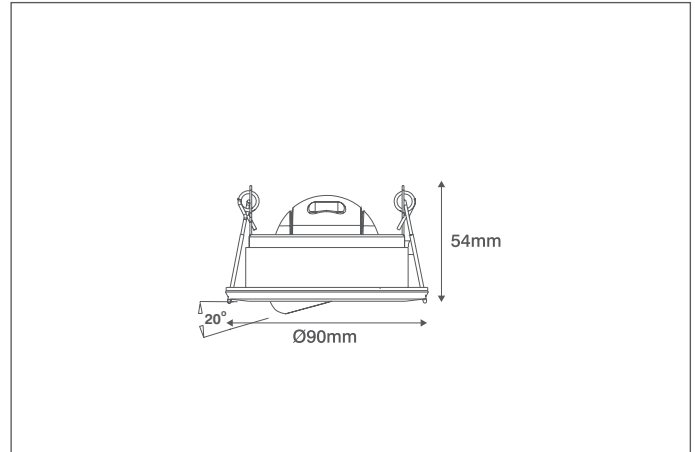

## Technical Specification

Product Code: OV5405WH5CD

Description: 4.8W LED Adjustable Dimmable Downlight - IP54 - 4000K - White

### General Information

Dimensions	90mm Diameter x 54mm (D)
Materials	Bezel: Aluminium (Plated or Powdercoated) Rear Frame: Steel Rear Housing: ABS Lens: Polycarbonate
Finish	White
Product Weight	0.34Kg
Cutout	75mm Diameter
Dimmable	Yes
Ingress Protection	IP54
Airflow (BS 5250)	0.06m <sup>3</sup> /h m <sup>2</sup> at a pressure difference of 2 Pa
Ceiling Thickness	40mm Max.
Warranty	3 Years

### Accessories

OVISC1020	Insulation Support Bracket
OVEMCG2305M3	3 Hour Universal Emergency Pack with prewired Flow™ Connectors
OVSP3120WH	130mm Diameter Converter Plate - White
OVEMCG2305M3	3 Hour Universal Emergency Pack with prewired Flow™ Connectors