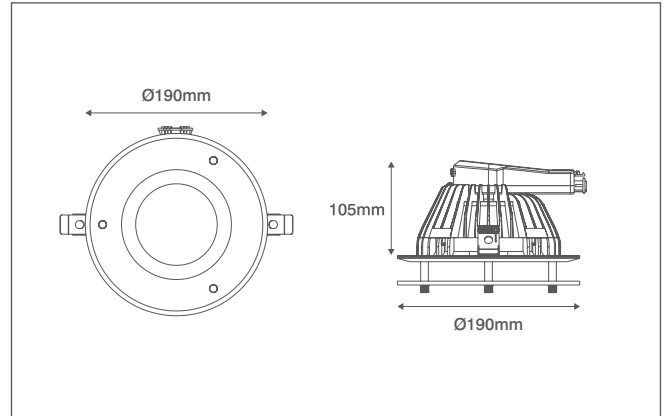

INCEPTOR® IONA

Technical Specification

Product Code: OV65206CTAGL

Description: 20W 190mm Diameter Downlight With Drop Glass & CTA Switch - IP44 - White

General Information

| | |
|--------------------|---|
| Dimensions | 190mm Diameter x 105mm (D) |
| Materials | Bezel & Heatsink: Powdercoated Aluminium Diffuser: Polycarbonate Engine Housing: Polycarbonate |
| Finish | White (RAL 9003) |
| Product Weight | 1.035Kg |
| Cutout | 170mm Diameter |
| Dimmable | No |
| Ingress Protection | IP44 |
| Warranty | 5 Years |

Supply & Power

| | |
|---------------------------|---|
| Input Voltage & Frequency | 220-240V~ 50/60Hz |
| Electrical Safety | Class II (Double Insulated) |
| LED Wattage | 20W |
| Circuit Wattage | 20W |
| Input Current | 110mA |
| In-rush Current | 4.22A (91.2µs) |
| Power Factor | >0.9 |
| Ambient Temperature (Ta) | -15°C - +25°C |
| Critical Temperature | +80°C |
| LED Driver | Integrated |
| Prewired Flow™ Connector | Yes (3 Pole CT105-F Push-fit Terminals) |