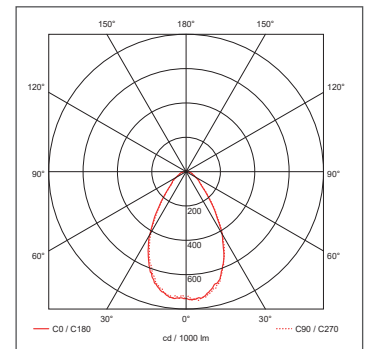

4000K

6500K

OVIA Limited, Scolmore House, Mariner, Lichfield Road Industrial Estate,
Tamworth, Staffordshire, B79 7UL United Kingdom

T: +44 (0)1827 300640

E: sales@oviaUK.com | W: oviaUK.com