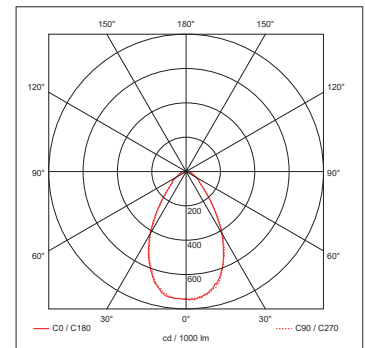

2700K

4000K