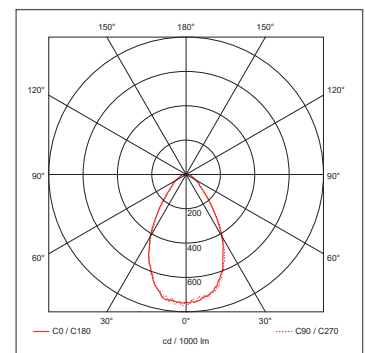

INCEPTOR® IONA

Technical Specification

Product Code: OV65206CTAGL

Description: 20W 190mm Diameter Downlight With Drop Glass & CTA Switch - IP44 - White

General Information

| | |
|--------------------|---|
| Dimensions | 190mm Diameter x 105mm (D) |
| Materials | Bezel & Heatsink: Powdercoated Aluminium Diffuser: Polycarbonate Engine Housing: Polycarbonate |
| Finish | White (RAL 9003) |
| Product Weight | 1.035Kg |
| Cutout | 170mm Diameter |
| Dimmable | No |
| Ingress Protection | IP44 |
| Warranty | 5 Years |

Supply & Power

| | |
|---------------------------|---|
| Input Voltage & Frequency | 220-240V~ 50/60Hz |
| Electrical Safety | Class II (Double Insulated) |
| LED Wattage | 20W |
| Circuit Wattage | 20W |
| Input Current | 110mA |
| In-rush Current | 4.22A (91.2µs) |
| Power Factor | >0.9 |
| Ambient Temperature (Ta) | -15°C - +25°C |
| Critical Temperature | +80°C |
| LED Driver | Integrated |
| Prewired Flow™ Connector | Yes (3 Pole CT105-F Push-fit Terminals) |

Luminaire Output

| Colour Temperature | 2700K | 4000K | 6500K |
|-----------------------|--------------|--------|--------|
| Typical Luminous Flux | 1400lm | 1500lm | 1450lm |
| Efficacy | 70lm/W | 75lm/W | 73lm/W |
| Beam Angle | 75° | | |
| CRI | >80 | | |
| LED Lifetime (L70) | 50,000 Hours | | |