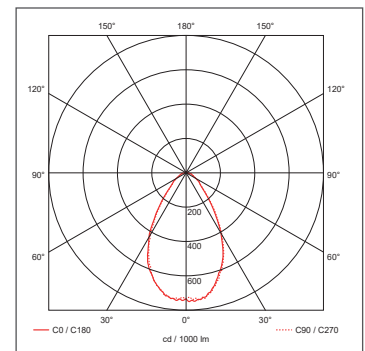

Additional Information

1-10V dimming requires separate mains switch to isolate power

2700K