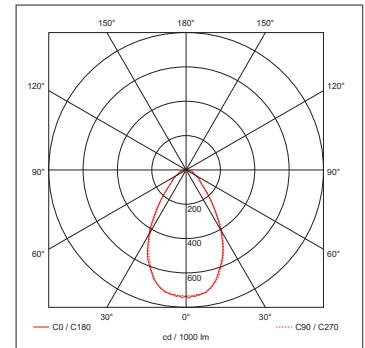

2700K

4000K