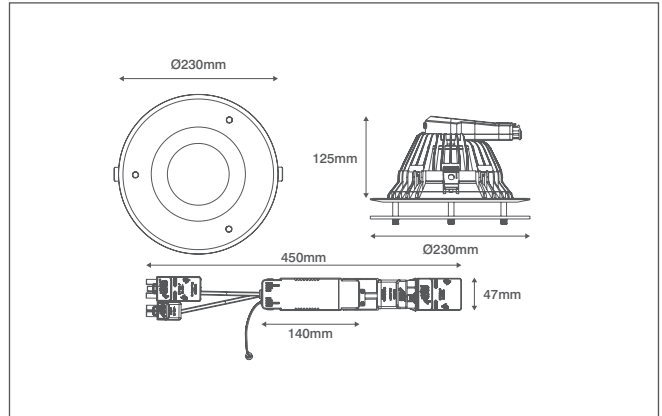

INCEPTOR® IONA

Technical Specification

Product Code: OV65306CTADGL3EM

Description: 30W 190mm Diameter 1-10V Dimmable Downlight With Drop Glass CTA Switch - IP44 - White

General Information

| | |
|---------------------------|---|
| Dimensions | 190mm Diameter x 105mm (D) |
| Materials | Bezel & Heatsink: Powdercoated Aluminium Diffuser: Polycarbonate Engine Housing: Polycarbonate |
| Finish | White (RAL 9003) |
| Product Weight | 1.43Kg |
| Cutout | 170mm Diameter |
| Dimmable | Yes (1-10V) |
| Ingress Protection | IP44 |
| Warranty | 5 Years (4 Years Battery) |

Supply & Power

| | |
|--------------------------------------|---|
| Input Voltage & Frequency | 220-240V~ 50/60Hz |
| Electrical Safety | Class II (Double Insulated) |
| LED Wattage | 30W |
| Circuit Wattage | 31.3W |
| Input Current | 110mA |
| In-rush Current | 4.22A (91.2µs) |
| Power Factor | >0.9 |
| Ambient Temperature (Ta) | 0°C - +25°C |
| Critical Temperature | +80°C |
| LED Driver | Integrated |
| Prewired Flow™ Connector | Yes (4 Pole CT205-F Push-fit Terminals) |
| Dimming Input Termination | 2 Pole Flow™ Connector (CT001-F) |