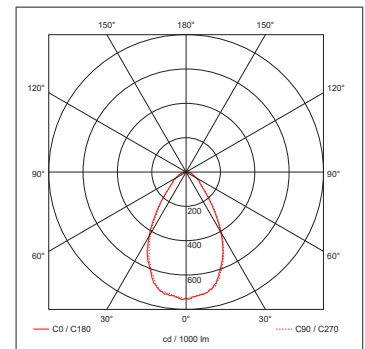

4000K

6500K

OVIA Limited, Scolmore House, Mariner, Lichfield Road Industrial Estate, Tamworth, Staffordshire, B79 7UL United Kingdom

T: +44 (0)1827 300640

E: sales@oviaUK.com | **W:** oviaUK.com