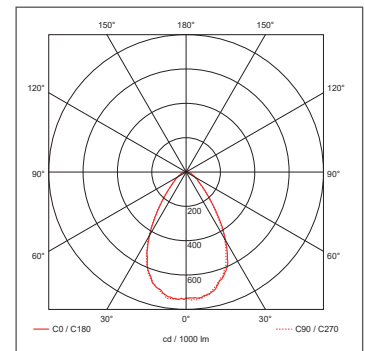

Additional Information

4.6V DC Switch Dim voltage supplied by the fitting

OVIA Limited, Scolmore House, Mariner, Lichfield Road Industrial Estate,
Tamworth, Staffordshire, B79 7UL United Kingdom

T: +44 (0)1827 300640

E: sales@oviaUK.com | **W:** oviaUK.com