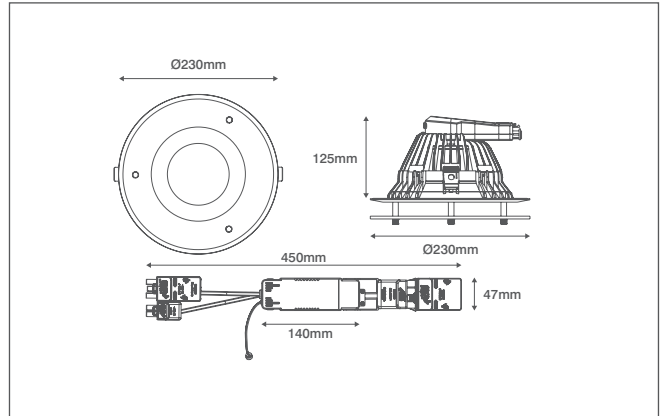

## Technical Specification

**Product Code:** OV65308CTASDGL3EM

**Description:** 30W 230mm Diameter Switch Dimmable Downlight With Drop Glass CTA Switch - IP44 - White

### General Information

<b>Dimensions</b>	230mm Diameter x 125mm (D)
<b>Materials</b>	Bezel & Heatsink: Powdercoated Aluminium Diffuser: Polycarbonate Engine Housing: Polycarbonate
<b>Finish</b>	White (RAL 9003)
<b>Product Weight</b>	1.69Kg
<b>Cutout</b>	190mm Diameter
<b>Dimmable</b>	Yes (Switch Dim)
<b>Ingress Protection</b>	IP44
<b>Warranty</b>	5 Years (4 Years Battery)