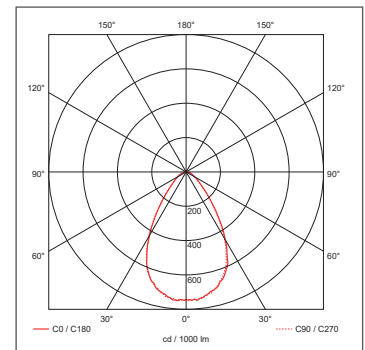

Additional Information

4.6V DC Switch Dim voltage supplied by the fitting

OVIA Limited, Scolmore House, Mariner, Lichfield Road Industrial Estate,
Tamworth, Staffordshire, B79 7UL United Kingdom

T: +44 (0)1827 300640

E: sales@oviaUK.com | **W:** oviaUK.com