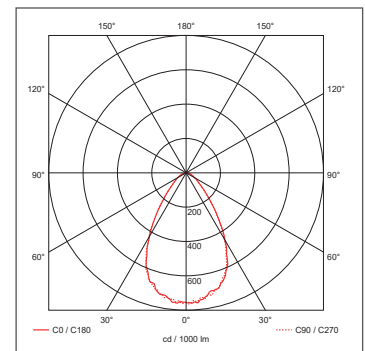

Additional Information

4.6V DC Switch Dim voltage supplied by the fitting

OVIA Limited, Scolmore House, Mariner, Lichfield Road Industrial Estate,
Tamworth, Staffordshire, B79 7UL United Kingdom

T: +44 (0)1827 300640

E: sales@oviaUK.com | **W:** oviaUK.com