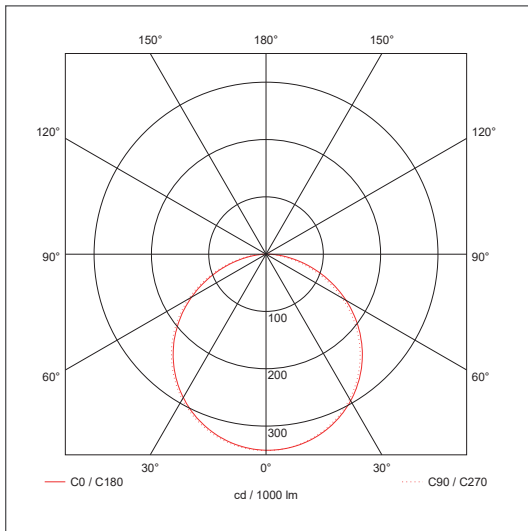

Dimming Facility

Control Type	Switch Dim Using Retractive Switch(es)
Switch Dim Voltage	230V~ input to driver
Control Arrangement	Short Press: ON / OFF; Press & Hold: DIM
Control Type	1-10V / 10V PWM Dimming
1-10V Parameters	Upto 16 drivers with 20 metres maximum between drivers
1-10V Dimming Information	An additional isolation switch will be required to turn the driver On and Off
Control Type	DALI
DALI Control Line Voltage	9.5V to 22.5V
Connectable Driver	Up To 64 Drivers To One DALI Control Line
Control Line Length (Max.)	100M Max. - 2 x 0.50mm² 150M Max. - 2 x 0.75mm² 200M Max. - 2 x 1.00mm² 300M Max. - 2 x 1.50mm²