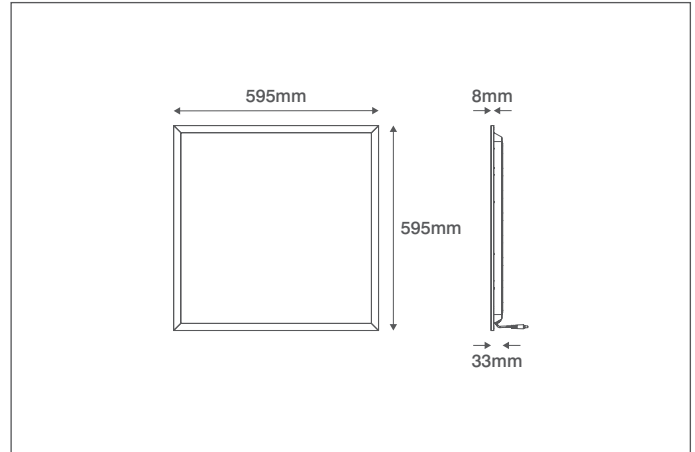

INCEPTOR® SLATE BACKLIT

Technical Specification

Product Code: OV75301CWBMF

Description: 30W 600mm x 600mm 3 in 1 Dimmable Backlit LED Panel - 4000K - White

General Information

Dimensions	595mm (L) x 595mm (W) x 33mm (D)
Materials	Frame: Powdercoated Aluminium Diffuser: Polystyrene Back Cover: Powdercoated Steel
Finish	White (RAL 9003)
Product Weight	1.8Kg
Dimmable	Yes (DALI, Switch Dim, 1-10V, 10V PWM)
Ingress Protection	IP20
Flammability Rating	TP(a)
IK Rating	IK06
Warranty	5 Years

Accessories

OVEMCG50	3 Hour Emergency Pack
OVSUSP731	Suspension Wire Kit
OVREC731	600mm x 600mm Recess Frame Kit

Luminaire Output

Colour Temperature	4000K
CRI	>80
Typical Luminous Flux	3150lm
Efficacy	105lm/W
Beam Angle	120°
LED Lifetime (L70)	50,000 Hours
Flicker Free	Yes