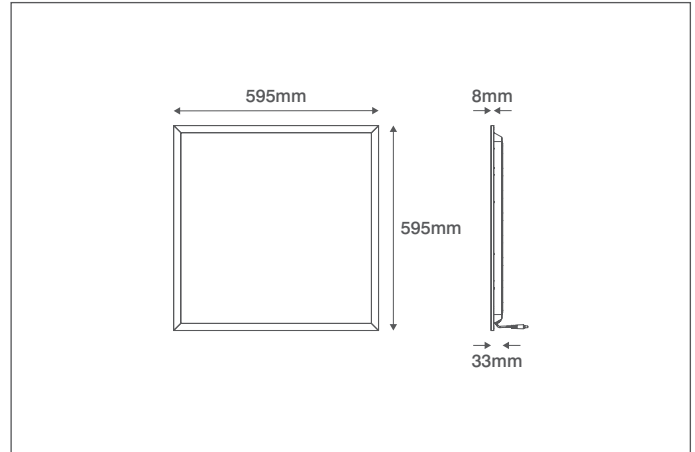

INCEPTOR® SLATE BACKLIT

Technical Specification

Product Code: OV75301DLBMF

Description: 30W 600mm x 600mm 3 in 1 Dimmable Backlit LED Panel - 6000K - White

General Information

Dimensions	595mm (L) x 595mm (W) x 33mm (D)
Materials	Frame: Powdercoated Aluminium Diffuser: Polystyrene Back Cover: Powdercoated Steel
Finish	White (RAL 9003)
Product Weight	1.8Kg
Dimmable	Yes (DALI, Switch Dim, 1-10V, 10V PWM)
Ingress Protection	IP20
Flammability Rating	TP(a)
IK Rating	IK06
Warranty	5 Years

Accessories

OVEMCG50	3 Hour Emergency Pack
OVSUSP731	Suspension Wire Kit
OVREC731	600mm x 600mm Recess Frame Kit

Luminaire Output

Colour Temperature	6000K
CRI	>80
Typical Luminous Flux	3200lm
Efficacy	107lm/W
Beam Angle	120°
LED Lifetime (L70)	50,000 Hours
Flicker Free	Yes