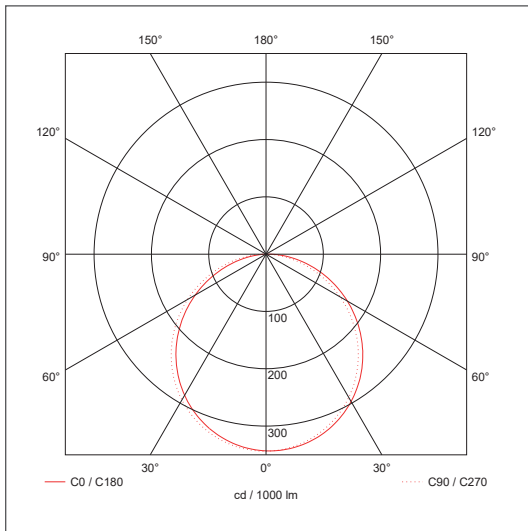

Dimming Facility

Control Type	Switch Dim Using Retractive Switch(es)
Switch Dim Voltage	230V~ input to driver
Control Arrangement	Short Press: ON / OFF; Press & Hold: DIM
Control Type	1-10V / 10V PWM Dimming
1-10V Parameters	Upto 16 drivers with 20 metres maximum between drivers
1-10V Dimming Information	An additional isolation switch will be required to turn the driver On and Off
Control Type	DALI
DALI Control Line Voltage	9.5V to 22.5V
Connectable Driver	Up To 64 Drivers To One DALI Control Line
Control Line Length (Max.)	100M Max. - 2 x 0.50mm² 150M Max. - 2 x 0.75mm² 200M Max. - 2 x 1.00mm² 300M Max. - 2 x 1.50mm²