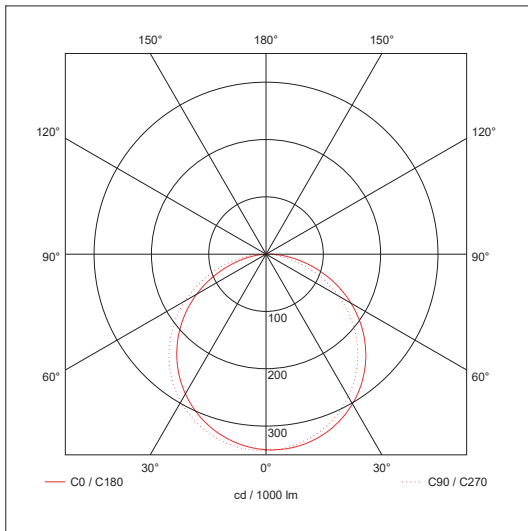

Dimming Facility

Control Type	Switch Dim Using Retractive Switch(es)
Switch Dim Voltage	230V~ input to driver
Control Arrangement	Short Press: ON / OFF; Press & Hold: DIM
Control Type	1-10V / 10V PWM Dimming
1-10V Parameters	Upto 16 drivers with 20 metres maximum between drivers
1-10V Dimming Information	An additional isolation switch will be required to turn the driver On and Off
Control Type	DALI
DALI Control Line Voltage	9.5V to 22.5V
Connectable Driver	Up To 64 Drivers To One DALI Control Line
Control Line Length (Max.)	100M Max. - 2 x 0.50mm² 150M Max. - 2 x 0.75mm² 200M Max. - 2 x 1.00mm² 300M Max. - 2 x 1.50mm²