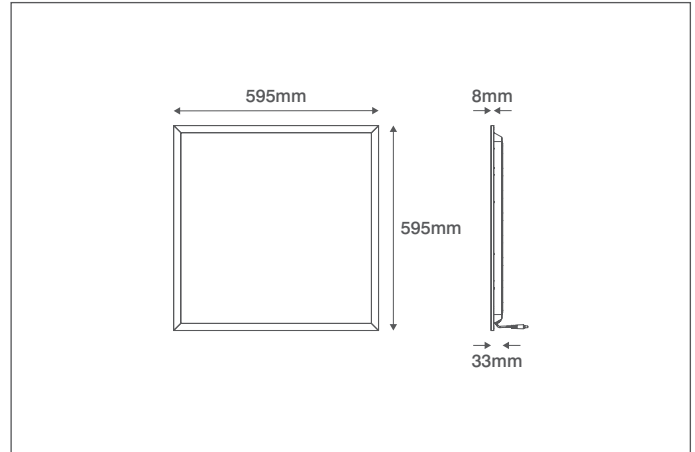

INCEPTOR® SLATE BACKLIT

Technical Specification

Product Code: OV75301WWBMF

Description: 30W 600mm x 600mm 3 in 1 Dimmable Backlit LED Panel - 3000K - White

General Information

Dimensions	595mm (L) x 595mm (W) x 33mm (D)
Materials	Frame: Powdercoated Aluminium Diffuser: Polystyrene Back Cover: Powdercoated Steel
Finish	White (RAL 9003)
Product Weight	1.8Kg
Dimmable	Yes (DALI, Switch Dim, 1-10V, 10V PWM)
Ingress Protection	IP20
Flammability Rating	TP(a)
IK Rating	IK06
Warranty	5 Years

Accessories

OVEMCG50	3 Hour Emergency Pack
OVSUSP731	Suspension Wire Kit
OVREC731	600mm x 600mm Recess Frame Kit

Luminaire Output

Colour Temperature	3000K
CRI	>80
Typical Luminous Flux	3000lm
Efficacy	100lm/W
Beam Angle	120°
LED Lifetime (L70)	50,000 Hours
Flicker Free	Yes