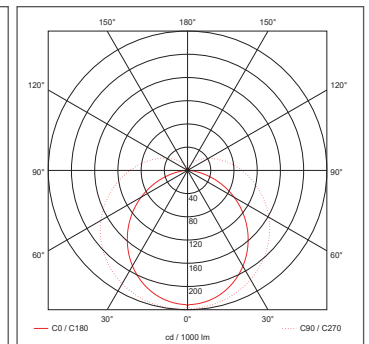

45W

Ovia Limited, Scolmore House, Mariner, Lichfield Road Industrial Estate, Tamworth, Staffordshire, B79 7UL United Kingdom

T: +44 (0)1827 300640

E: sales@oviaUK.com | W: oviaUK.com