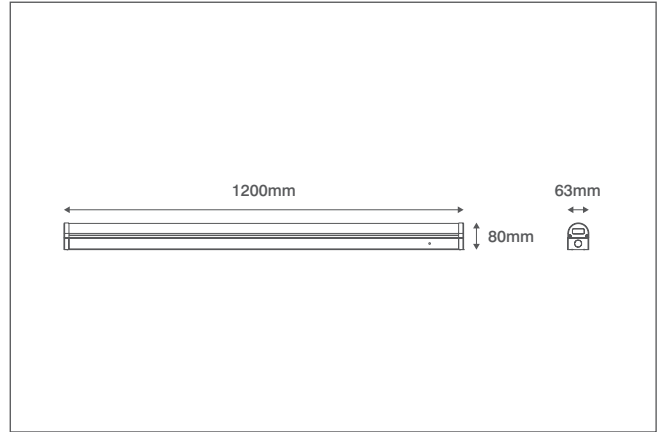

## Technical Specification

Product Code: OV82120EM

Description: 28-40W 1200mm Linear Batten Multi-Current LED Light - Emergency

### General Information

Dimensions	1200mm (L) x 63mm (W) x 80mm (D)
Materials	Base: Powdercoated Steel Opaque Diffuser: Polycarbonate
Base Finish	White (RAL 9010)
Product Weight	1.5Kg
Dimmable	No
Ingress Protection	IP20
Flammability Rating	TP(a)
Warranty	5 Years (4 Years Battery)