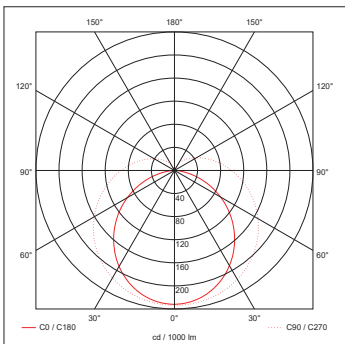

Accessories

OVEMB6415LIS	6.4V 1500mAh LiFePo4 Parallel Battery - Serial

32W