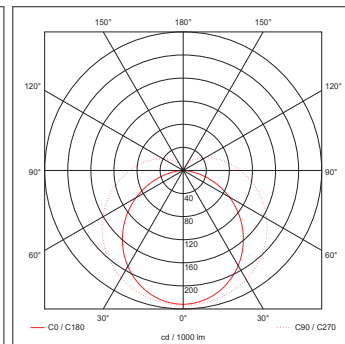

INCEPTOR® B-LITE

Technical Specification

Product Code: OV82120EM

Description: 28-40W 1200mm Linear Batten Multi-Current LED Light - Emergency

General Information

Dimensions	1200mm (L) x 63mm (W) x 80mm (D)
Materials	Base: Powdercoated Steel Opaque Diffuser: Polycarbonate
Base Finish	White (RAL 9010)
Product Weight	1.5Kg
Dimmable	No
Ingress Protection	IP20
Flammability Rating	TP(a)
Warranty	5 Years (4 Years Battery)

Luminaire Output

Circuit Wattage	32W	36W	40W	45W
Typical Luminous Flux	2940lm	3360lm	3780lm	4200lm
Efficacy	91lm/W	93lm/W	94lm/W	93lm/W
Emergency Luminous Flux	280lm			
Colour Temperature	4000K			
CRI	> 80			
Beam Angle	120°			
Flicker Free	Yes			
LED Lifetime (L70)	50,000 Hours			

Supply & Power

Input Voltage & Frequency	220-240V ~ 50Hz
Electrical Safety	Class II (Double Insulated)
LED Wattage	28W/32W/36W/40W
Circuit Wattage	32W/36W/40W/45W
Input Current	112mA
Inrush Current	0.2A (<0.5S)
Power Factor	>0.9
Ambient Temperature (Ta)	0°C - +45°C
Critical Temperature	+80°C
Terminations	4 Pole Push Fit Terminal Block

Emergency Information

Installation Requirements	Can be wired as maintained or non-maintained
Battery Specification	6.4V 1500mAh LiFePo4
Emergency Duration	3 Hours Minimum
Battery Warranty	4 Years
Emergency Light Level	280lm

Accessories

OVEMB6415LIS	6.4V 1500mAh LiFePo4 Parallel Battery - Serial

40W

Ovia Limited, Scolmore House, Mariner, Lichfield Road Industrial Estate, Tamworth, Staffordshire, B79 7UL United Kingdom

T: +44 (0)1827 300640

E: sales@oviaUK.com | W: oviaUK.com