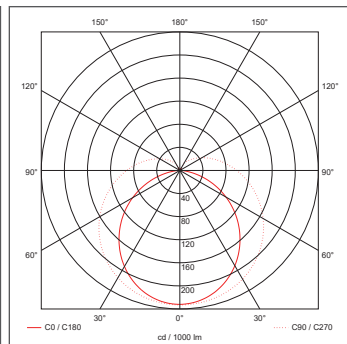

INCEPTOR® B-LITE

Technical Specification

Product Code: OV82120EM

Description: 28-40W 1200mm Linear Batten Multi-Current LED Light - Emergency

General Information

Dimensions	1200mm (L) x 63mm (W) x 80mm (D)
Materials	Base: Powdercoated Steel Opaque Diffuser: Polycarbonate
Base Finish	White (RAL 9010)
Product Weight	1.5Kg
Dimmable	No
Ingress Protection	IP20
Flammability Rating	TP(a)
Warranty	5 Years (4 Years Battery)

Luminaire Output

Circuit Wattage	32W	36W	40W	45W
Typical Luminous Flux	2940lm	3360lm	3780lm	4200lm
Efficacy	91lm/W	93lm/W	94lm/W	93lm/W
Emergency Luminous Flux	280lm			
Colour Temperature	4000K			
CRI	> 80			
Beam Angle	120°			
Flicker Free	Yes			
LED Lifetime (L70)	50,000 Hours			

Supply & Power

Input Voltage & Frequency	220-240V ~ 50Hz
Electrical Safety	Class II (Double Insulated)
LED Wattage	28W/32W/36W/40W
Circuit Wattage	32W/36W/40W/45W
Input Current	112mA
Inrush Current	0.2A (<0.5S)
Power Factor	>0.9
Ambient Temperature (Ta)	0°C - +45°C
Critical Temperature	+80°C
Terminations	4 Pole Push Fit Terminal Block

Emergency Information

Installation Requirements	Can be wired as maintained or non-maintained
Battery Specification	6.4V 1500mAh LiFePo4
Emergency Duration	3 Hours Minimum
Battery Warranty	4 Years
Emergency Light Level	280lm

Accessories

OVEMB6415LIS	6.4V 1500mAh LiFePo4 Parallel Battery - Serial

36W

Ovia Limited, Scolmore House, Mariner, Lichfield Road Industrial Estate, Tamworth, Staffordshire, B79 7UL United Kingdom

T: +44 (0)1827 300640

E: sales@oviaUK.com | W: oviaUK.com