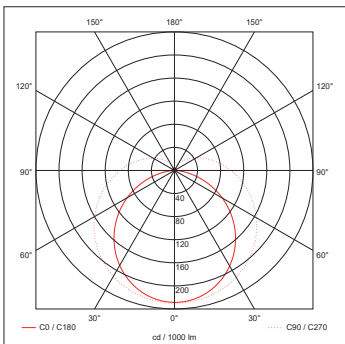

INCEPTOR® B-LITE

Technical Specification

Product Code: OV82180

Description: 50-75W 1800mm Linear Batten Multi-Current LED Light

General Information

Dimensions	1800mm (L) x 63mm (W) x 80mm (D)
Materials	Base: Powdercoated Steel Opaque Diffuser: Polycarbonate
Base Finish	White (RAL 9010)
Product Weight	1.9Kg
Dimmable	No
Ingress Protection	IP20
Flammability Rating	TP(a)
Warranty	5 Years

Luminaire Output

Circuit Wattage	50W	58W	64W	70W
Typical Luminous Flux	5250lm	6090lm	6720lm	7350lm
Efficacy	105lm/W	105lm/W	105lm/W	105lm/W
Colour Temperature	4000K			
CRI	> 80			
Beam Angle	120°			
Flicker Free	Yes			
LED Lifetime (L70)	50,000 Hours			

Supply & Power

Input Voltage & Frequency	220-240V ~ 50Hz
Electrical Safety	Class II (Double Insulated)
LED Wattage	50W/58W/64W/70W
Circuit Wattage	50W/58W/64W/70W
Input Current	360mA
Inrush Current	0.36A (<0.5S)
Power Factor	>0.9
Ambient Temperature (Ta)	-20°C - +45°C
Critical Temperature	+80°C
Terminations	3 Pole Push Fit Terminal Block