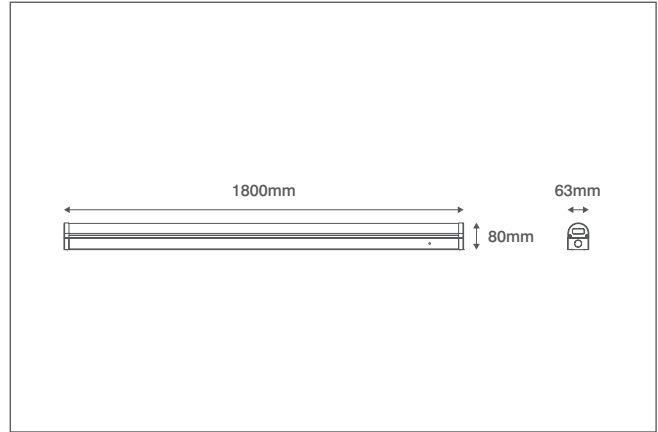

INCEPTOR® B-LITE

Technical Specification

Product Code: OV82180

Description: 50-75W 1800mm Linear Batten Multi-Current LED Light

General Information

Dimensions	1800mm (L) x 63mm (W) x 80mm (D)
Materials	Base: Powdercoated Steel Opaque Diffuser: Polycarbonate
Base Finish	White (RAL 9010)
Product Weight	1.9Kg
Dimmable	No
Ingress Protection	IP20
Flammability Rating	TP(a)
Warranty	5 Years

Luminaire Output

Circuit Wattage	50W	58W	64W	70W
Typical Luminous Flux	5250lm	6090lm	6720lm	7350lm
Efficacy	105lm/W	105lm/W	105lm/W	105lm/W
Colour Temperature	4000K			
CRI	> 80			
Beam Angle	120°			
Flicker Free	Yes			
LED Lifetime (L70)	50,000 Hours			

Supply & Power

Input Voltage & Frequency	220-240V ~ 50Hz
Electrical Safety	Class II (Double Insulated)
LED Wattage	50W/58W/64W/70W
Circuit Wattage	50W/58W/64W/70W
Input Current	360mA
Inrush Current	0.36A (<0.5S)
Power Factor	>0.9
Ambient Temperature (Ta)	-20°C - +45°C
Critical Temperature	+80°C
Terminations	3 Pole Push Fit Terminal Block