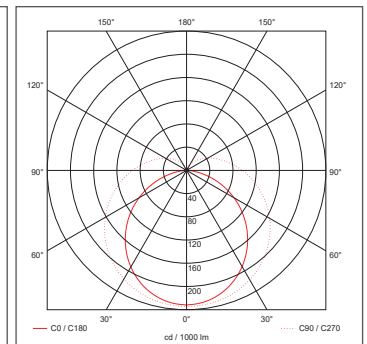

70W

OVIA Limited, Scolmore House, Mariner, Lichfield Road Industrial Estate, Tamworth, Staffordshire, B79 7UL United Kingdom

T: +44 (0)1827 300640

E: sales@oviaUK.com | W: oviaUK.com