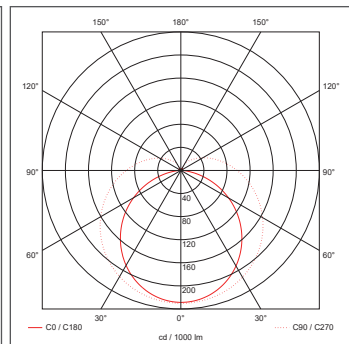

INCEPTOR® B-LITE

Technical Specification

Product Code: OV82180

Description: 50-75W 1800mm Linear Batten Multi-Current LED Light

General Information

Dimensions	1800mm (L) x 63mm (W) x 80mm (D)
Materials	Base: Powdercoated Steel Opaque Diffuser: Polycarbonate
Base Finish	White (RAL 9010)
Product Weight	1.9Kg
Dimmable	No
Ingress Protection	IP20
Flammability Rating	TP(a)
Warranty	5 Years

Luminaire Output

Circuit Wattage	50W	58W	64W	70W
Typical Luminous Flux	5250lm	6090lm	6720lm	7350lm
Efficacy	105lm/W	105lm/W	105lm/W	105lm/W
Colour Temperature	4000K			
CRI	> 80			
Beam Angle	120°			
Flicker Free	Yes			
LED Lifetime (L70)	50,000 Hours			

Supply & Power

Input Voltage & Frequency	220-240V ~ 50Hz
Electrical Safety	Class II (Double Insulated)
LED Wattage	50W/58W/64W/70W
Circuit Wattage	50W/58W/64W/70W
Input Current	360mA
Inrush Current	0.36A (<0.5S)
Power Factor	>0.9
Ambient Temperature (Ta)	-20°C - +45°C
Critical Temperature	+80°C
Terminations	3 Pole Push Fit Terminal Block

58W

OVIA Limited, Scolmore House, Mariner, Lichfield Road Industrial Estate, Tamworth, Staffordshire, B79 7UL United Kingdom

T: +44 (0)1827 300640

E: sales@oviaUK.com | W: oviaUK.com