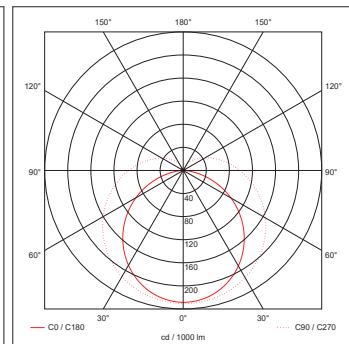

INCEPTOR® B-LITE

Technical Specification

Product Code: OV82180

Description: 50-75W 1800mm Linear Batten Multi-Current LED Light

General Information

Dimensions	1800mm (L) x 63mm (W) x 80mm (D)
Materials	Base: Powdercoated Steel Opaque Diffuser: Polycarbonate
Base Finish	White (RAL 9010)
Product Weight	1.9Kg
Dimmable	No
Ingress Protection	IP20
Flammability Rating	TP(a)
Warranty	5 Years

Luminaire Output

Circuit Wattage	50W	58W	64W	70W
Typical Luminous Flux	5250lm	6090lm	6720lm	7350lm
Efficacy	105lm/W	105lm/W	105lm/W	105lm/W
Colour Temperature	4000K			
CRI	> 80			
Beam Angle	120°			
Flicker Free	Yes			
LED Lifetime (L70)	50,000 Hours			

Supply & Power

Input Voltage & Frequency	220-240V ~ 50Hz
Electrical Safety	Class II (Double Insulated)
LED Wattage	50W/58W/64W/70W
Circuit Wattage	50W/58W/64W/70W
Input Current	360mA
Inrush Current	0.36A (<0.5S)
Power Factor	>0.9
Ambient Temperature (Ta)	-20°C - +45°C
Critical Temperature	+80°C
Terminations	3 Pole Push Fit Terminal Block

64W

OVIA Limited, Scolmore House, Mariner, Lichfield Road Industrial Estate, Tamworth, Staffordshire, B79 7UL United Kingdom

T: +44 (0)1827 300640

E: sales@oviaUK.com | W: oviaUK.com