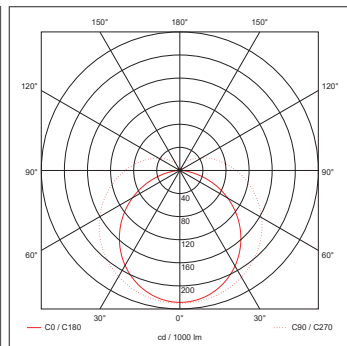

INCEPTOR® B-LITE

Technical Specification

Product Code: OV82180EM

Description: 50-75W 1800mm Linear Batten Multi-Current LED Light - Emergency

General Information

Dimensions	1800mm (L) x 63mm (W) x 80mm (D)
Materials	Base: Powdercoated Steel Opaque Diffuser: Polycarbonate
Base Finish	White (RAL 9010)
Product Weight	2.15Kg
Dimmable	No
Ingress Protection	IP20
Flammability Rating	TP(a)
Warranty	5 Years (4 Years Battery)

Luminaire Output

Circuit Wattage	54W	62W	68W	74W
Typical Luminous Flux	5250lm	6090lm	6720lm	7350lm
Efficacy	97lm/W	98lm/W	98lm/W	99lm/W
Emergency Luminous Flux	280lm			
Colour Temperature	4000K			
CRI	> 80			
Beam Angle	120°			
Flicker Free	Yes			
LED Lifetime (L70)	50,000 Hours			

Supply & Power

Input Voltage & Frequency	220-240V ~ 50Hz
Electrical Safety	Class II (Double Insulated)
LED Wattage	50W/58W/64W/70W
Circuit Wattage	54W/62W/68W/74W
Input Current	360mA
Inrush Current	0.36A (<0.5S)
Power Factor	>0.9
Ambient Temperature (Ta)	0°C - +45°C
Critical Temperature	+80°C
Terminations	4 Pole Push Fit Terminal Block

Emergency Information

Installation Requirements	Can be wired as maintained or non-maintained
Battery Specification	6.4V 1500mAh LiFePo4
Emergency Duration	3 Hours Minimum
Battery Warranty	4 Years
Emergency Light Level	280lm

Accessories

OVEMB6415LIS	6.4V 1500mAh LiFePo4 Parallel Battery - Serial

62W

Ovia Limited, Scolmore House, Mariner, Lichfield Road Industrial Estate, Tamworth, Staffordshire, B79 7UL United Kingdom

T: +44 (0)1827 300640

E: sales@oviaUK.com | W: oviaUK.com