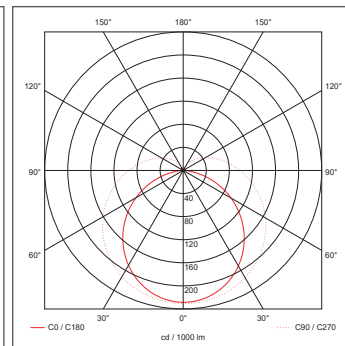

INCEPTOR® B-LITE

Technical Specification

Product Code: OV82180EM

Description: 50-75W 1800mm Linear Batten Multi-Current LED Light - Emergency

General Information

Dimensions	1800mm (L) x 63mm (W) x 80mm (D)
Materials	Base: Powdercoated Steel Opaque Diffuser: Polycarbonate
Base Finish	White (RAL 9010)
Product Weight	2.15Kg
Dimmable	No
Ingress Protection	IP20
Flammability Rating	TP(a)
Warranty	5 Years (4 Years Battery)

Luminaire Output

Circuit Wattage	54W	62W	68W	74W
Typical Luminous Flux	5250lm	6090lm	6720lm	7350lm
Efficacy	97lm/W	98lm/W	98lm/W	99lm/W
Emergency Luminous Flux	280lm			
Colour Temperature	4000K			
CRI	> 80			
Beam Angle	120°			
Flicker Free	Yes			
LED Lifetime (L70)	50,000 Hours			

Supply & Power

Input Voltage & Frequency	220-240V ~ 50Hz
Electrical Safety	Class II (Double Insulated)
LED Wattage	50W/58W/64W/70W
Circuit Wattage	54W/62W/68W/74W
Input Current	360mA
Inrush Current	0.36A (<0.5S)
Power Factor	>0.9
Ambient Temperature (Ta)	0°C - +45°C
Critical Temperature	+80°C
Terminations	4 Pole Push Fit Terminal Block

Emergency Information

Installation Requirements	Can be wired as maintained or non-maintained
Battery Specification	6.4V 1500mAh LiFePo4
Emergency Duration	3 Hours Minimum
Battery Warranty	4 Years
Emergency Light Level	280lm

Accessories

OVEMB6415LIS	6.4V 1500mAh LiFePo4 Parallel Battery - Serial

68W

Ovia Limited, Scolmore House, Mariner, Lichfield Road Industrial Estate, Tamworth, Staffordshire, B79 7UL United Kingdom

T: +44 (0)1827 300640

E: sales@oviaUK.com | W: oviaUK.com