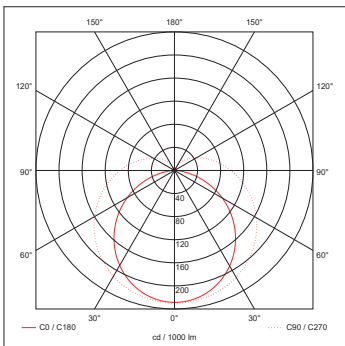

Accessories

OVEMB6415LIS	6.4V 1500mAh LiFePo4 Parallel Battery - Serial

54W