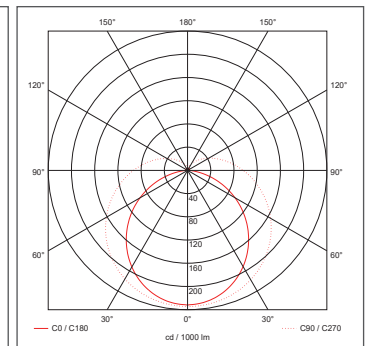

74W

Ovia Limited, Scolmore House, Mariner, Lichfield Road Industrial Estate, Tamworth, Staffordshire, B79 7UL United Kingdom

T: +44 (0)1827 300640

E: sales@oviaUK.com | W: oviaUK.com