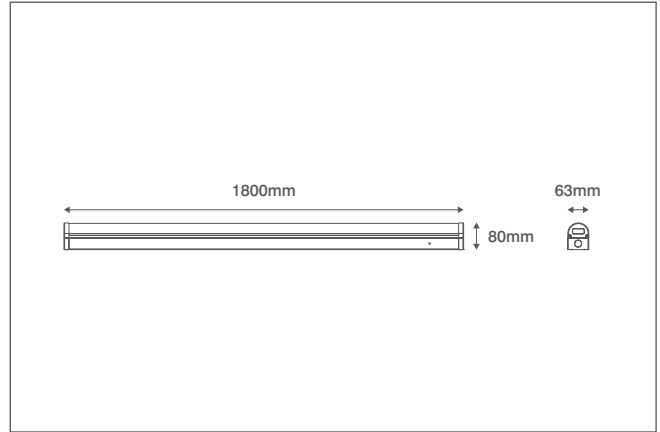

## Technical Specification

Product Code: OV82180EM

Description: 50-75W 1800mm Linear Batten Multi-Current LED Light - Emergency

### General Information

Dimensions	1800mm (L) x 63mm (W) x 80mm (D)
Materials	Base: Powdercoated Steel Opaque Diffuser: Polycarbonate
Base Finish	White (RAL 9010)
Product Weight	2.15Kg
Dimmable	No
Ingress Protection	IP20
Flammability Rating	TP(a)
Warranty	5 Years (4 Years Battery)