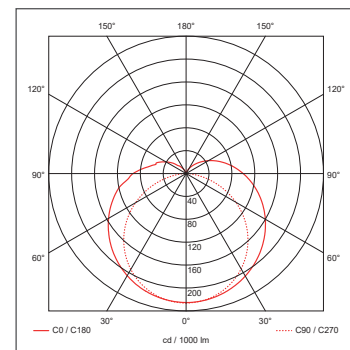

General Information

Dimensions	1127mm (L) x 34mm (H) x 24mm (D)
Materials	Body: Polycarbonate Diffuser: Polycarbonate
Finish	White (RAL 9016)
Product Weight	0.213Kg
Dimmable	No
Ingress Protection	IP20
Warranty	3 Years

Supply & Power

Input Voltage & Frequency	220-240V~ 50Hz
Electrical Safety	Class II (Double Insulated)
Circuit Wattage	15W
Input Current	150mA
Power Factor	>0.5
Ambient Temperature (Ta)	-30°C - +40°C
Input Mains Cable	2 x 0.75mm² H03VVH2-F - 1 Metre (Supplied)
Number Fitted Together	6 Units (If Mixed Sizes Then Total Wattage Must Not Exceed 100W)

Luminaire Output

Colour Temperature	3000K	4000K
Typical Luminous Flux	1326lm	1371lm
Efficacy	90lm/W	90lm/W
Beam Angle	130°	
CRI	>80	
LED Lifetime (L70)	35,000 Hours	

Accessories

OVLL89250	250mm Link Lead For Cubi Undercupboard Lights
OVLL89500	500mm Link Lead For Cubi Undercupboard Lights
OVLL891000	1000mm Link Lead For Cubi Undercupboard Lights

4000K