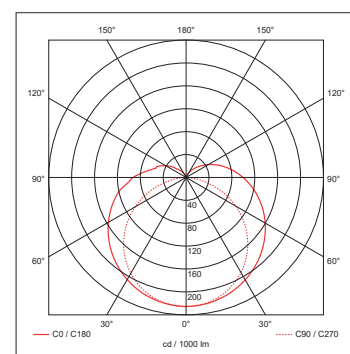

Accessories

OVLL89250	250mm Link Lead For Cubi Undercupboard Lights
OVLL89500	500mm Link Lead For Cubi Undercupboard Lights
OVLL891000	1000mm Link Lead For Cubi Undercupboard Lights

3000K