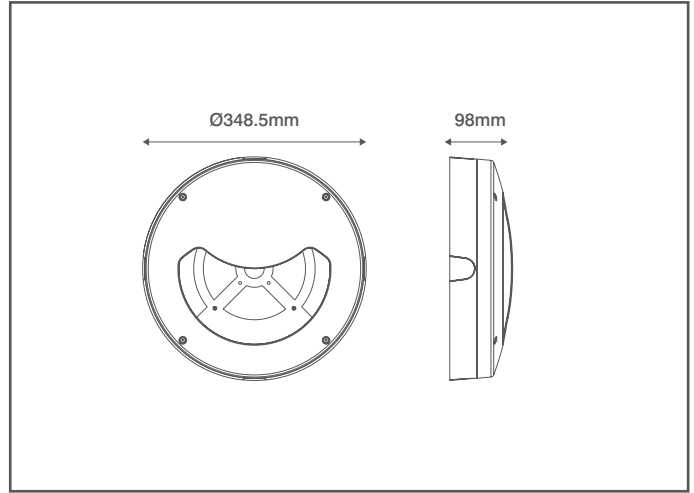

INCEPTOR® EVO

Technical Specification

Product Code: OV9002BK

Description: Metal Housing For Inceptor® EVO Utility Bulkhead - Eyelid - Black

General Information

Dimensions	348.5mm Diameter x 98mm (D)
Materials	Fascia & Outer Housing: Cast Aluminium Base Plate: Steel
Finish	Black (RAL 9004)
Product Weight	2.74Kg
Compatible Fittings	OV9500 Circular Range
IK Rating	IK10
Mounting	Ceiling or Wall
Warranty	5 Years