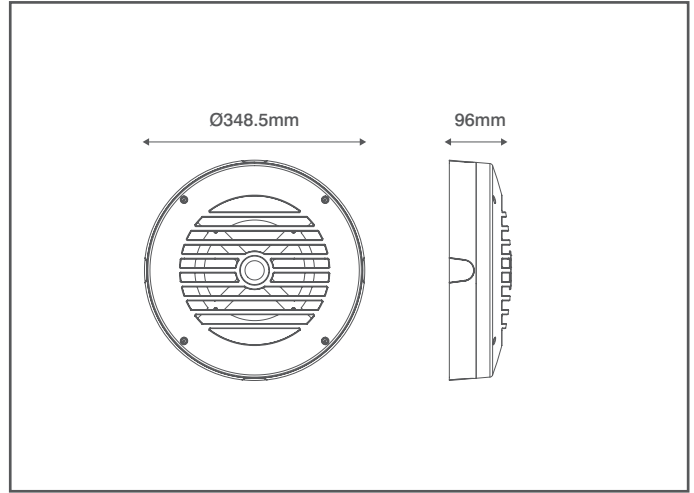

INCEPTOR® EVO

Technical Specification

Product Code: OV9003BK

Description: Metal Housing For Inceptor® EVO Utility Bulkhead - Grille - Black

General Information

Dimensions	348.5mm Diameter x 96mm (D)
Materials	Fascia & Outer Housing: Cast Aluminium Base Plate: Steel
Finish	Black (RAL 9004)
Product Weight	2.71Kg
Compatible Fittings	OV9500 Circular Range
IK Rating	IK10
Mounting	Ceiling or Wall
Warranty	5 Years