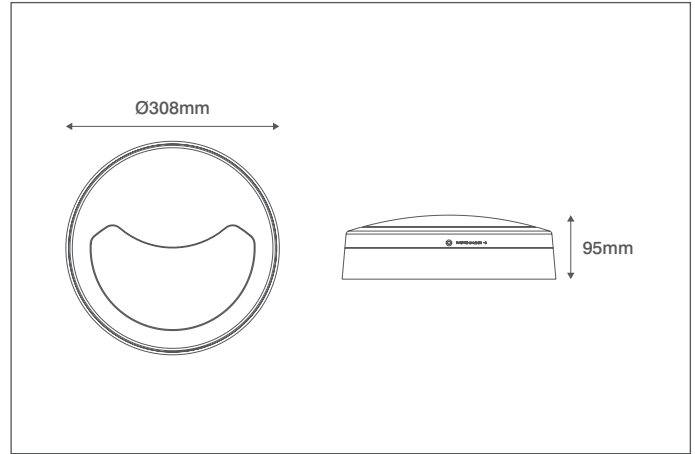

INCEPTOR® EVO

Technical Specification

Product Code: OV9505WH9

Description: 10W LED Utility Eyelid Bulkhead - IP65 - 4200K - White

General Information

Dimensions	308mm Diameter x 93mm (D)
Materials	Base, Outer Ring, Circular Facia & Diffuser: Polycarbonate (UV Stabilised) Gear Tray, Driver Housing & Cable Grip: Polycarbonate (UV Stabilised) LED Array: Aluminium Substrate Moisture Seal: Silicone
Finish	White (RAL 9010)
Product Weight	1.49Kg
Cutout	282-286mm Diameter
Ingress Protection	IP65
Flammability	Tp(a)
IK Rating	IK08
Mounting	Ceiling or Wall and Surface or Semi-recessed
Warranty	5 Years

Supply & Power

Input Voltage & Frequency	230V~ 50/60Hz
Electrical Safety	Class II (Double Insulated)
LED Wattage	10W
Circuit Wattage	10W
Input Current	148mA
Ambient Temperature (Ta)	-5°C - +45°C
LED Driver	Integrated
Prewired Flow™ Connector	Yes (4 Pole CT203-F Screw Terminals)

Luminaire Output

Colour Temperature	4200K
CRI	68.4
Typical Luminous Flux	543lm
Efficacy	54lm/W
Beam Angle	120°
LED Lifetime (L70)	50,000 Hours

Ovia Limited, Scolmore House, Mariner, Lichfield Road Industrial Estate, Tamworth, Staffordshire, B79 7UL United Kingdom