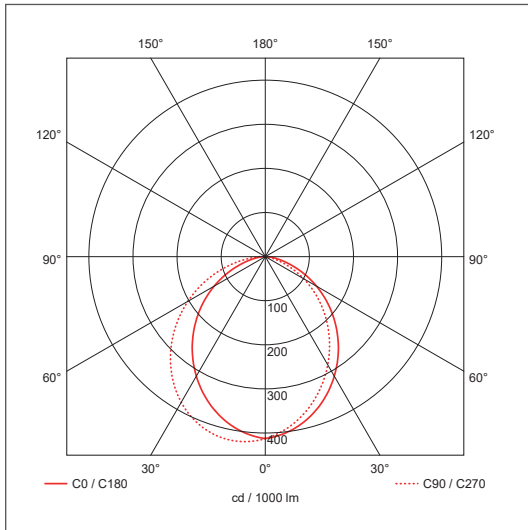

INCEPTOR® EVO

Technical Specification

Product Code: OV9505WH9

Description: 10W LED Utility Eyelid Bulkhead - IP65 - 4200K - White

General Information

Dimensions	308mm Diameter x 93mm (D)
Materials	Base, Outer Ring, Circular Facia & Diffuser: Polycarbonate (UV Stabilised) Gear Tray, Driver Housing & Cable Grip: Polycarbonate (UV Stabilised) LED Array: Aluminium Substrate Moisture Seal: Silicone
Finish	White (RAL 9010)
Product Weight	1.49Kg
Cutout	282-286mm Diameter
Ingress Protection	IP65
Flammability	Tp(a)
IK Rating	IK08
Mounting	Ceiling or Wall and Surface or Semi-recessed
Warranty	5 Years

Supply & Power

Input Voltage & Frequency	230V~ 50/60Hz
Electrical Safety	Class II (Double Insulated)
LED Wattage	10W
Circuit Wattage	10W
Input Current	148mA
Ambient Temperature (Ta)	-5°C - +45°C
LED Driver	Integrated
Prewired Flow™ Connector	Yes (4 Pole CT203-F Screw Terminals)

Luminaire Output

Colour Temperature	4200K
CRI	68.4
Typical Luminous Flux	543lm
Efficacy	54lm/W
Beam Angle	120°
LED Lifetime (L70)	50,000 Hours

Ovia Limited, Scolmore House, Mariner, Lichfield Road Industrial Estate, Tamworth, Staffordshire, B79 7UL United Kingdom