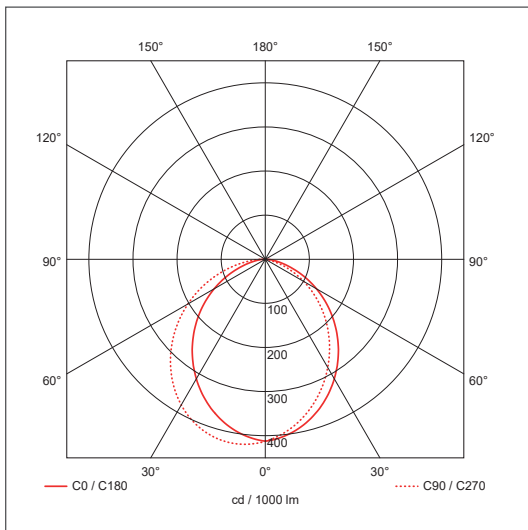

Emergency Information

Installation Requirements	Can be wired as maintained or non-maintained
Battery Specification	Ni-Cd 3000mAh 3.6V (Max Cell Temperature 50°C)
Battery Warranty	4 Years
Emergency Duration	3 Hours Minimum