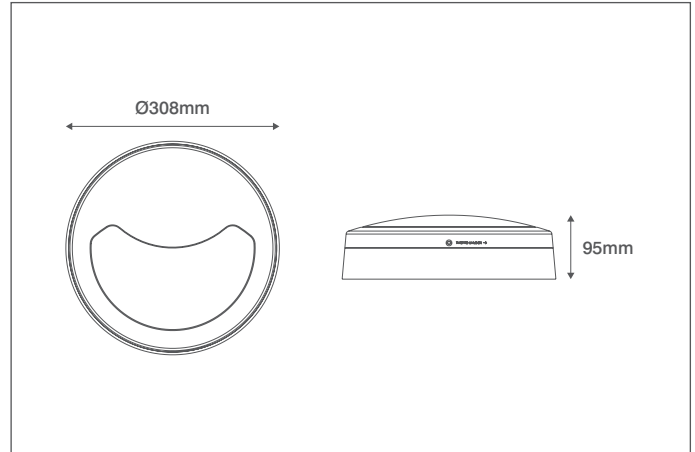

INCEPTOR® EVO

Technical Specification

Product Code: OV9505WH93EM

Description: 12W LED Utility Eyelid Bulkhead With Emergency - IP65 - 4200K - White

General Information

Dimensions	308mm Diameter x 93mm (D)
Materials	Base, Outer Ring, Circular Facia & Diffuser: Polycarbonate (UV Stabilised) Gear Tray, Driver Housing & Cable Grip: Polycarbonate (UV Stabilised) LED Array: Aluminium Substrate Moisture Seal: Silicone
Finish	White (RAL 9010)
Product Weight	1.54Kg
Cutout	282-286mm Diameter
Ingress Protection	IP65
Flammability	Tp(a)
IK Rating	IK08
Mounting	Ceiling or Wall and Surface or Semi-recessed
Warranty	5 Years (4 Years Battery)

Supply & Power

Input Voltage & Frequency	230V~ 50/60Hz
Electrical Safety	Class II (Double Insulated)
LED Wattage	10W
Circuit Wattage	12W
Input Current	107mA
Ambient Temperature (Ta)	+5°C - +45°C
LED Driver	Integrated
Prewired Flow™ Connector	Yes (4 Pole CT203-F Screw Terminals)

Luminaire Output

Colour Temperature	4200K
CRI	68.4
Typical Luminous Flux	543lm
Efficacy	45lm/W
Beam Angle	120°
LED Lifetime (L70)	50,000 Hours

Accessories

OV9001BK/WH	Circular Metal Housing For Inceptor® EVO - Black or White
OV9002BK/WH	Eyelid Metal Housing For Inceptor® EVO - Black or White
OV9003BK/WH	Grille Metal Housing For Inceptor® EVO - Black or White