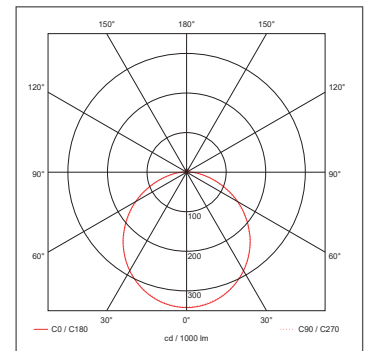

EVO DECO XL

Technical Specification

Product Code: OV9800WH

Description: 20W LED Bulkhead - Standard - IP54 - CTA - White

General Information

Dimensions	470mm Diameter x 96mm (D)
Materials	Base & Diffuser: Polycarbonate (UV Stabilised) LED Array: Aluminium Substrate
Finish	White (RAL 9010)
Product Weight	1.7Kg
Ingress Protection	IP54
Flammability	UL94-V2
Warranty	5 Years

Supply & Power

Input Voltage & Frequency	200-240V~ 50/60Hz
Electrical Safety	Class II (Double Insulated)
LED Wattage	20W
Circuit Wattage	20W
Input Current	200mA (Max.)
Power Factor	>0.95
Ambient Temperature (Ta)	-15°C - +50°C
Critical Temperature	+90°C
LED Driver	Integrated
Termination	3 Pole Push-fit Terminals

Luminaire Output

Colour Temperature	3000K	4000K	6000K
Typical Luminous Flux	1700lm	1900lm	1950lm
Efficacy	85lm/W	95lm/W	97lm/W
Beam Angle	110°	110°	110°
CRI	>80		
LED Lifetime (L70)	30,000 Hours		

OVIA Limited, Scolmore House, Mariner, Lichfield Road Industrial Estate, Tamworth, Staffordshire, B79 7UL United Kingdom