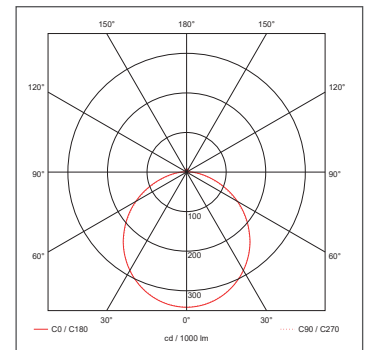

EVO DECO XL

Technical Specification

Product Code: OV9800WH

Description: 20W LED Bulkhead - Standard - IP54 - CTA - White

General Information

Dimensions	470mm Diameter x 96mm (D)
Materials	Base & Diffuser: Polycarbonate (UV Stabilised) LED Array: Aluminium Substrate
Finish	White (RAL 9010)
Product Weight	1.7Kg
Ingress Protection	IP54
Flammability	UL94-V2
Warranty	5 Years

Supply & Power

Input Voltage & Frequency	200-240V~ 50/60Hz
Electrical Safety	Class II (Double Insulated)
LED Wattage	20W
Circuit Wattage	20W
Input Current	200mA (Max.)
Power Factor	>0.95
Ambient Temperature (Ta)	-15°C - +50°C
Critical Temperature	+90°C
LED Driver	Integrated
Termination	3 Pole Push-fit Terminals

Luminaire Output

Colour Temperature	3000K	4000K	6000K
Typical Luminous Flux	1700lm	1900lm	1950lm
Efficacy	85lm/W	95lm/W	97lm/W
Beam Angle	110°	110°	110°
CRI	>80		
LED Lifetime (L70)	30,000 Hours		

OVIA Limited, Scolmore House, Mariner, Lichfield Road Industrial Estate, Tamworth, Staffordshire, B79 7UL United Kingdom