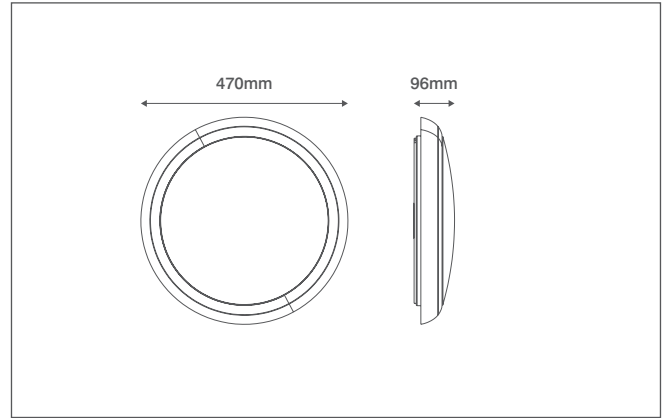

EVO DECO XL

Technical Specification

Product Code: OV9800WH

Description: 20W LED Bulkhead - Standard - IP54 - CTA - White

General Information

Dimensions	470mm Diameter x 96mm (D)
Materials	Base & Diffuser: Polycarbonate (UV Stabilised) LED Array: Aluminium Substrate
Finish	White (RAL 9010)
Product Weight	1.7Kg
Ingress Protection	IP54
Flammability	UL94-V2
Warranty	5 Years

Supply & Power

Input Voltage & Frequency	200-240V~ 50/60Hz
Electrical Safety	Class II (Double Insulated)
LED Wattage	20W
Circuit Wattage	20W
Input Current	200mA (Max.)
Power Factor	>0.95
Ambient Temperature (Ta)	-15°C - +50°C
Critical Temperature	+90°C
LED Driver	Integrated
Termination	3 Pole Push-fit Terminals

Luminaire Output

Colour Temperature	3000K	4000K	6000K
Typical Luminous Flux	1700lm	1900lm	1950lm
Efficacy	85lm/W	95lm/W	97lm/W
Beam Angle	110°	110°	110°
CRI	>80		
LED Lifetime (L70)	30,000 Hours		

OVIA Limited, Scolmore House, Mariner, Lichfield Road Industrial Estate, Tamworth, Staffordshire, B79 7UL United Kingdom