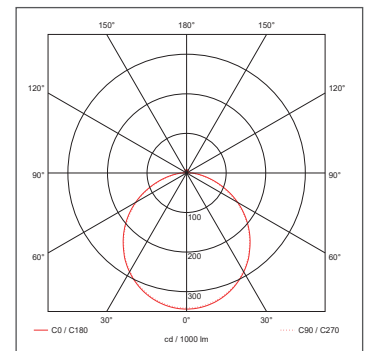

EVO DECO XL

Technical Specification

Product Code: OV9800WH

Description: 20W LED Bulkhead - Standard - IP54 - CTA - White

General Information

Dimensions	470mm Diameter x 96mm (D)
Materials	Base & Diffuser: Polycarbonate (UV Stabilised) LED Array: Aluminium Substrate
Finish	White (RAL 9010)
Product Weight	1.7Kg
Ingress Protection	IP54
Flammability	UL94-V2
Warranty	5 Years

Supply & Power

Input Voltage & Frequency	200-240V~ 50/60Hz
Electrical Safety	Class II (Double Insulated)
LED Wattage	20W
Circuit Wattage	20W
Input Current	200mA (Max.)
Power Factor	>0.95
Ambient Temperature (Ta)	-15°C - +50°C
Critical Temperature	+90°C
LED Driver	Integrated
Termination	3 Pole Push-fit Terminals

Luminaire Output

Colour Temperature	3000K	4000K	6000K
Typical Luminous Flux	1700lm	1900lm	1950lm
Efficacy	85lm/W	95lm/W	97lm/W
Beam Angle	110°	110°	110°
CRI	>80		
LED Lifetime (L70)	30,000 Hours		

OVIA Limited, Scolmore House, Mariner, Lichfield Road Industrial Estate, Tamworth, Staffordshire, B79 7UL United Kingdom