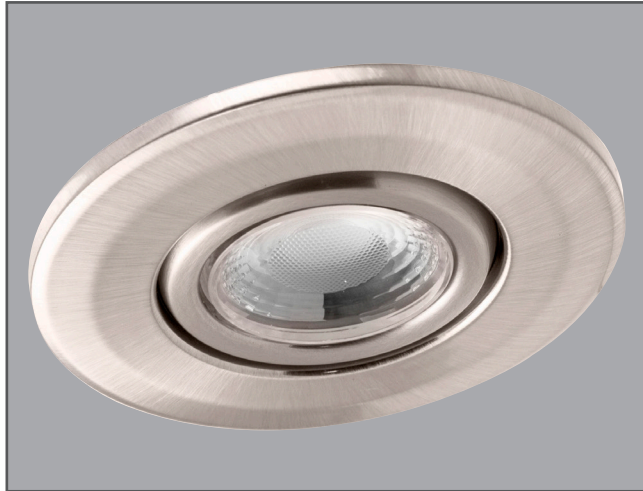

# INCEPTOR® OMNI

## Technical Specification

Product Code: OVBZ4605SC

Description: Adjustable Satin Chrome Bezel For Inceptor® Omni

### General Information

Dimensions	85mm Diameter x 5mm (D)
Adjustable Angle	15°
Materials	Bezel: Plated Aluminium
Finish	Satin Chrome
Product Weight	0.042Kg
Ingress Protection	IP54
Compatible Fittings	OV4600 Range
Warranty	5 Years (Registered)