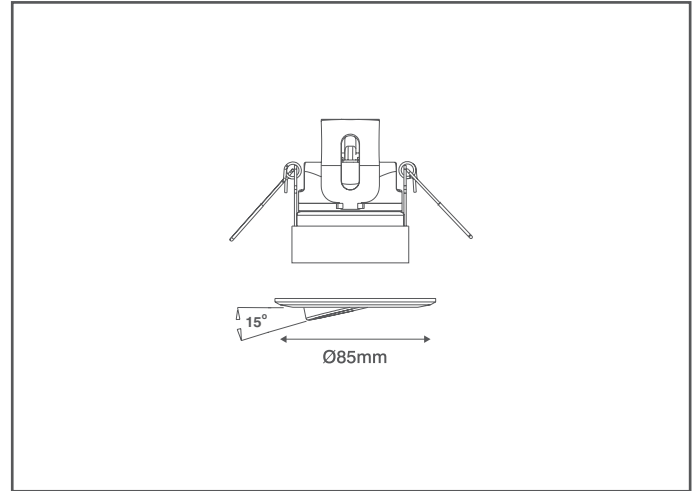

## Technical Specification

Product Code: OVBZ4605SC

Description: Adjustable Satin Chrome Bezel For Inceptor® Omni

### General Information

Dimensions	85mm Diameter x 5mm (D)
Adjustable Angle	15°
Materials	Bezel: Plated Aluminium
Finish	Satin Chrome
Product Weight	0.042Kg
Ingress Protection	IP54
Compatible Fittings	OV4600 Range
Warranty	5 Years (Registered)