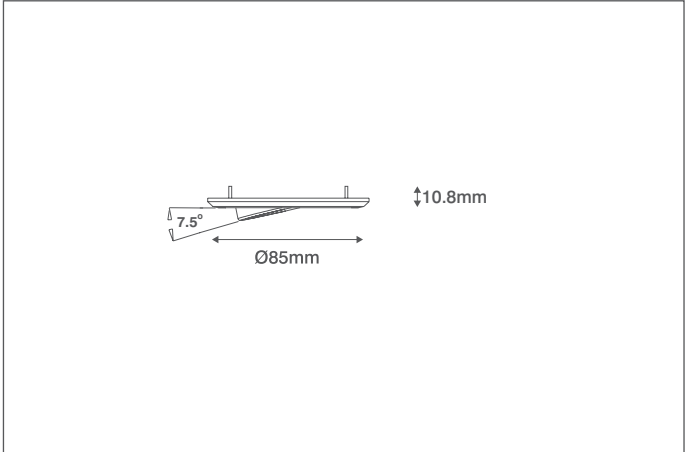

INCEPTOR® OMNI^{V2}

Technical Specification

Product Code: OVBZ4705AB

Description: Inceptor® OmniV2 Adjustable Bezel Antique Brass

General Information

Dimensions (mm)	85 (Dia.) x 10.8 (D)
Materials	Bezel: Polycarbonate
Finish	Antique Brass
Product Weight (Kg)	0.0168
Ingress Protection	IP54
Adjustable Angle (°)	7.5
Compatible Fitting(s)	OV4700WH6D Downlight
Warranty (Years)	5