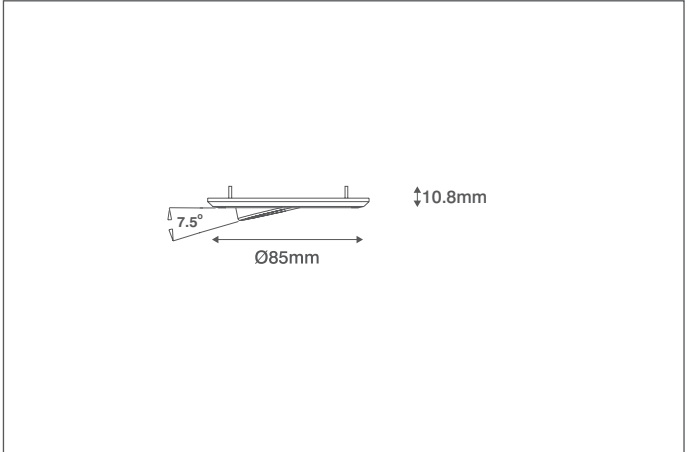

## Technical Specification

Product Code: OVBZ4705CH

Description: Inceptor® OmniV2 Adjustable Bezel Chrome

### General Information

Dimensions (mm)	85 (Dia.) x 10.8 (D)
Materials	Bezel: Polycarbonate
Finish	Polished Chrome
Product Weight (Kg)	0.0168
Ingress Protection	IP54
Adjustable Angle (°)	7.5
Compatible Fitting(s)	OV4700WH6D Downlight
Warranty (Years)	5