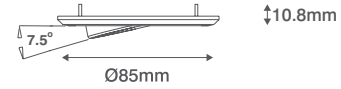

### General Information

|                       |                      |
|-----------------------|----------------------|
| Dimensions (mm)       | 85 (Dia.) x 10.8 (D) |
| Materials             | Bezel: Polycarbonate |
| Finish                | Sati Chrome          |
| Product Weight (Kg)   | 0.0168               |
| Ingress Protection    | IP54                 |
| Adjustable Angle (°)  | 7.5                  |
| Compatible Fitting(s) | OV4700WH6D Downlight |
| Warranty (Years)      | 5                    |