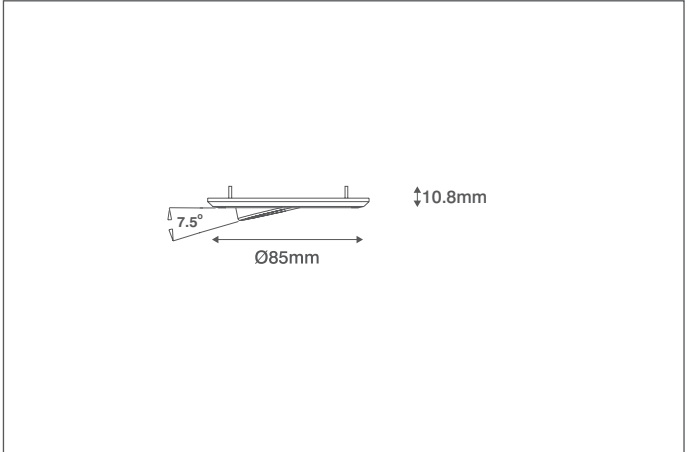

INCEPTOR® OMNI^{V2}

Technical Specification

Product Code: OVBZ4705WH

Description: Inceptor® OmniV2 Adjustable Bezel White

General Information

Dimensions (mm)	85 (Dia.) x 10.8 (D)
Materials	Bezel: Polycarbonate
Finish	White
Product Weight (Kg)	0.0168
Ingress Protection	IP54
Adjustable Angle (°)	7.5
Compatible Fitting(s)	OV4700WH6D Downlight
Warranty (Years)	5