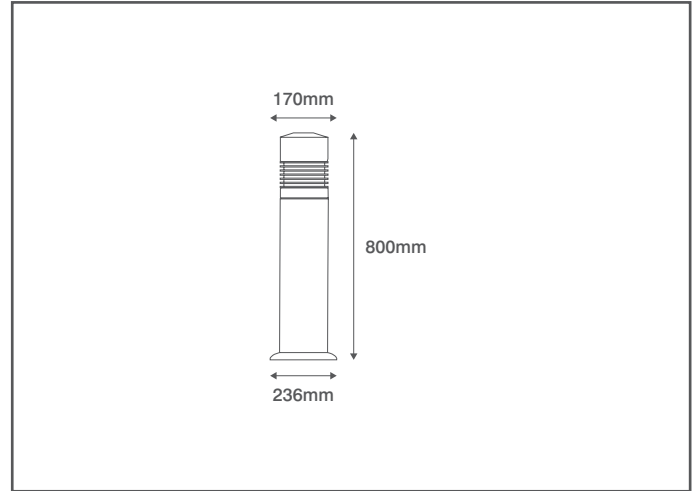

TREVOSE

Technical Specification

Product Code: OVOL622BK

Description: 20W Max. E27 Trevoze Diffused Bollard - IP54 - Black

General Information

Dimensions	170mm Diameter x 800mm (H)
Base Dimension	236mm Diameter
Fixing Dimensions	4 x 12mmØ at 107.7mm x 107.7mm Hole Centres
Materials	Body: Powdercoated Aluminium Diffuser: Polycarbonate
Finish	Black
Product Weight	3.9Kg
Ingress Protection	IP54
Warranty	1 Year

Supply & Power

Input Voltage & Frequency	230V~
Electrical Safety	Class I
Input PowerLamp Wattage	Lamp Dependant20W Max.
Termination	3 Core Flylead - 1 Metre

Luminaire Information

Lamp Type	E27 / ES
Lamp Wattage	20W Max.
Suitable Lamp Types	LED & Compact Fluorescent
Output Information	See information supplied with lamp being installed