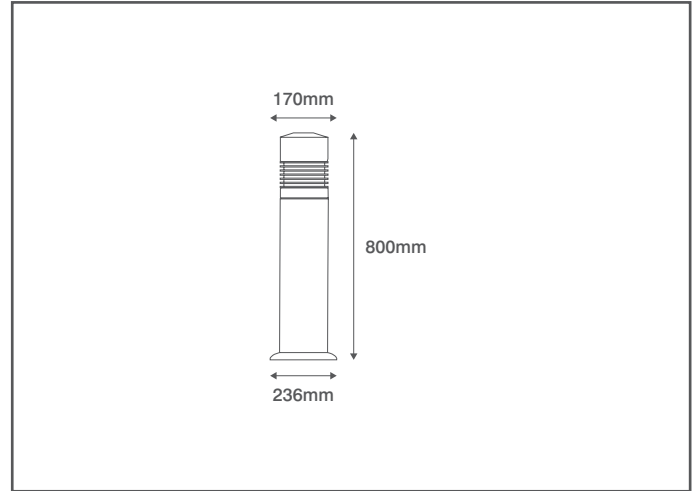

TREVOSE

Technical Specification

Product Code: OVOL622GY

Description: 20W Max. E27 Trevoze Diffused Bollard - IP54 - Grey

General Information

Dimensions	170mm Diameter x 800mm (H)
Base Dimension	236mm Diameter
Fixing Dimensions	4 x 12mmØ at 107.7mm x 107.7mm Hole Centres
Materials	Body: Powdercoated Aluminium Diffuser: Polycarbonate
Finish	Grey
Product Weight	3.9Kg
Ingress Protection	IP54
Warranty	1 Year

Supply & Power

Input Voltage & Frequency	230V~
Electrical Safety	Class I
Input PowerLamp Wattage	Lamp Dependant20W Max.
Termination	3 Core Flylead - 1 Metre

Luminaire Information

Lamp Type	E27 / ES
Lamp Wattage	20W Max.
Suitable Lamp Types	LED & Compact Fluorescent
Output Information	See information supplied with lamp being installed