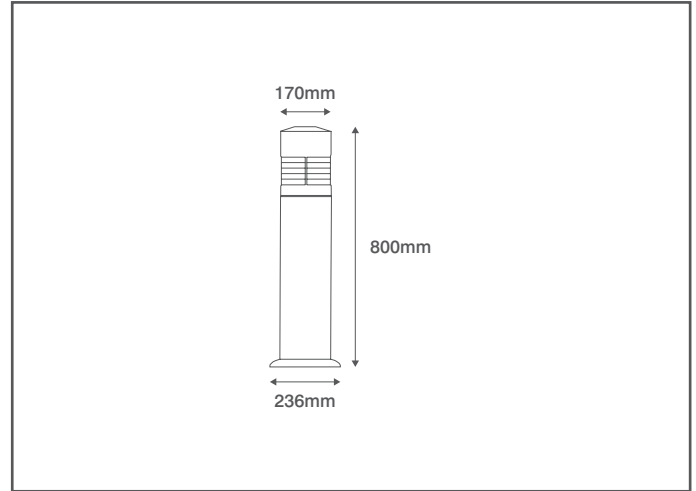

## Technical Specification

Product Code: OVOL625BK

Description: 20W Max. E27 Trevoze Louvered Bollard - IP54 - Black

### General Information

Dimensions	170mm Diameter x 800mm (H)
Base Dimension	236mm Diameter
Fixing Dimensions	4 x 12mmØ at 107.7mm x 107.7mm Hole Centres
Materials	Body: Powdercoated Aluminium
Finish	Black
Product Weight	3.6Kg
Ingress Protection	IP54
Warranty	1 Year

### Luminaire Information

Lamp Type	E27 / ES
Lamp Wattage	20W Max.
Suitable Lamp Types	LED & Compact Fluorescent
Output Information	See information supplied with lamp being installed

OVIA Limited, Scolmore House, Mariner, Lichfield Road Industrial Estate, Tamworth, Staffordshire, B79 7UL United Kingdom