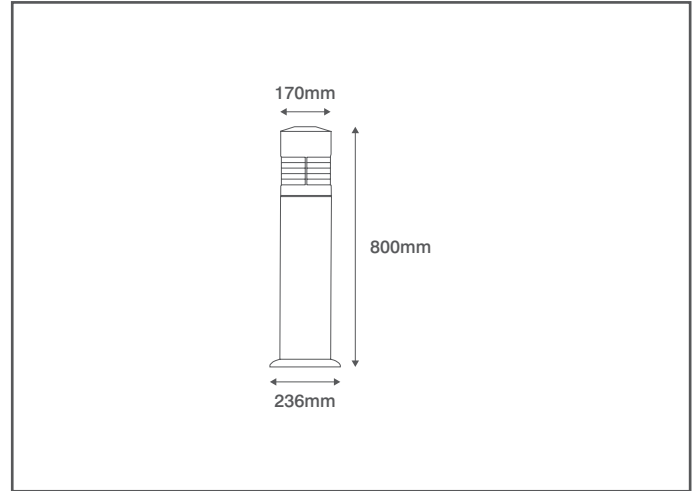

TREVOSE

Technical Specification

Product Code: OVOL625GY

Description: 20W Max. E27 Trevose Louvered Bollard - IP54 - Grey

General Information

| | |
|--------------------|---|
| Dimensions | 170mm Diameter x 800mm (H) |
| Base Dimension | 236mm Diameter |
| Fixing Dimensions | 4 x 12mmØ at 107.7mm x 107.7mm Hole Centres |
| Materials | Body: Powdercoated Aluminium |
| Finish | Grey |
| Product Weight | 3.6Kg |
| Ingress Protection | IP54 |
| Warranty | 1 Year |

Luminaire Information

| | |
|---------------------|--|
| Lamp Type | E27 / ES |
| Lamp Wattage | 20W Max. |
| Suitable Lamp Types | LED & Compact Fluorescent |
| Output Information | See information supplied with lamp being installed |