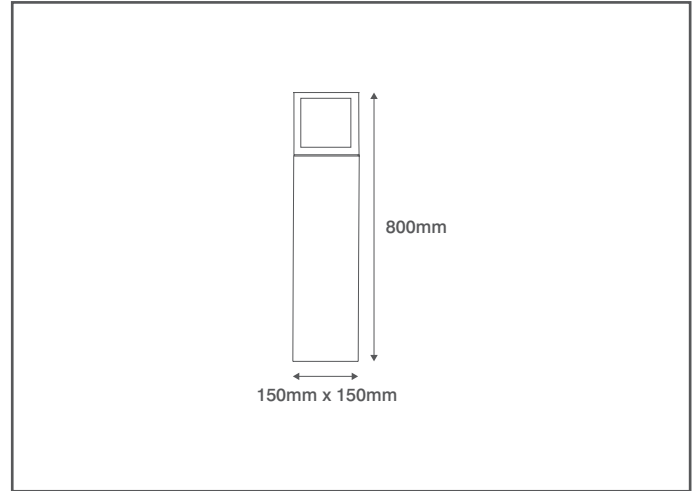

TRINITY

Technical Specification

Product Code: OVOL640GY

Description: 11W Max. E27 Trinity Opal Framed Bollard - IP54 - Grey

General Information

Dimensions	150mm (W) x 150mm (D) x 800mm (H)
Fixing Dimensions	4 x 12mmØ at 98mm x 98mm Hole Centres
Materials	Body: Powdercoated Aluminium Diffuser: Polycarbonate
Finish	Grey
Product Weight	3.9Kg
Ingress Protection	IP54
Warranty	1 Year

Supply & Power

Input Voltage & Frequency	230V~
Electrical Safety	Class I
Input PowerLamp Wattage	Lamp Dependant11W Max.
Termination	3 Core Flylead - 1 Metre

Luminaire Information

Lamp Type	E27 / ES
Lamp Wattage	11W Max.
Suitable Lamp Types	LED & Compact Fluorescent
Output Information	See information supplied with lamp being installed