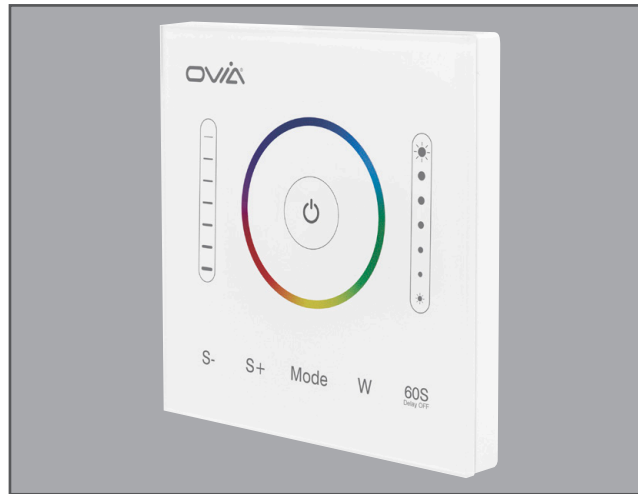

INCEPTOR® INTENSE

Technical Specification

Product Code: OVRGBWDP

Description: Touch Screen RGBW Panel Controller

General Information

Dimensions	86mm (L) x 86mm (W) x 31mm (D)
Materials	Touch Panel: Glass Rear Housing: Polycarbonate
Product Weight	0.223Kg
Ingress Protection	IP20
Warranty	3 Years

Supply & Power

Input Voltage & Frequency	12-24V DC
Electrical Safety	Class III (SELV)
Output Power	12-24V DC (Depending on input)
Total Output	10A Max.
Output Current	5A Per Channel
Ambient Temperature (Ta)	-20°C - +60°C
Output Connection	Common Anode

Control

Colour change and dim control
Cycle preset colours automatically
5 preprogrammed static modes
8 preprogrammed dynamic modes

OVIA Limited, Scolmore House, Mariner, Lichfield Road Industrial Estate,
Tamworth, Staffordshire, B79 7UL United Kingdom