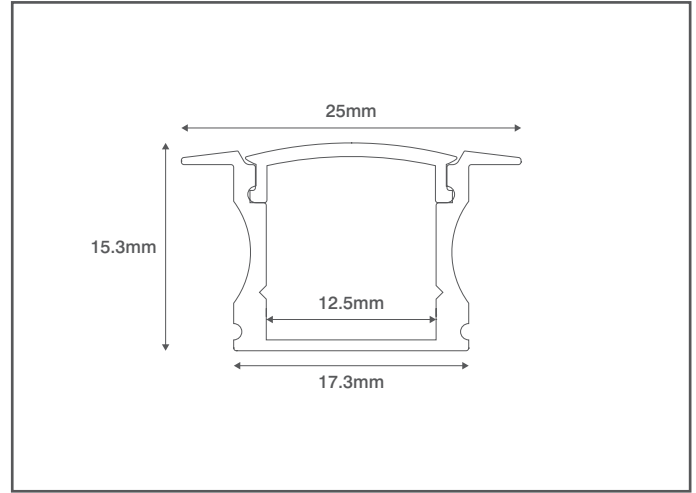

INCEPTOR® INTENSE

Technical Specification

Product Code: OVSRE002

Description: 2M Recessed Aluminium Profile – Opal Diffuser

General Information

Dimensions	25mm (W) x 15.3mm (D) x 2000mm (L)
Recess Depth	15.6mm (including fixing clip)
Materials	Body: Anodised Aluminium 6063 Diffuser: Polycarbonate
Finish	Aluminium
Product Weight	0.578Kg
Recess Width	17.3mm Width (Without Clip)
Ingress Protection	IP20
Warranty	3 Years

Compatible LED Strip

7.2W/M IP20	White 8mm LED Strip
7.2W/M IP20	White 12mm RGBW LED Strip
14.4W/M IP20	White 10mm LED Strip
14.4W/M IP20	RGBW 12mm LED Strip

Components Supplied

Extruded Profile with Diffuser
2 x End Caps
4 x Mounting Clips & Fixing Screws