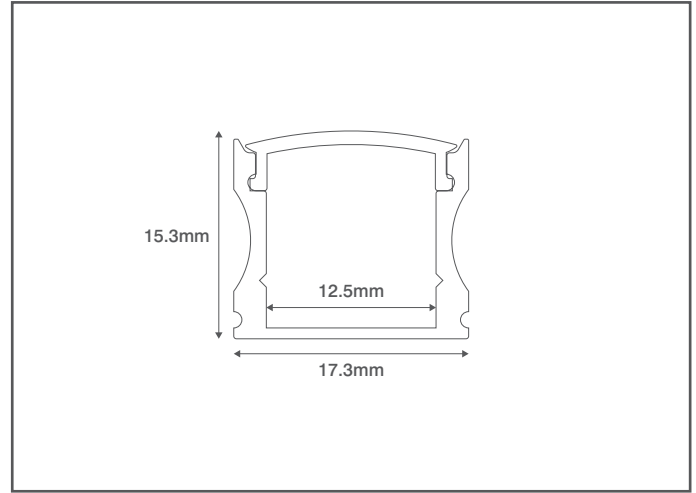

### General Information

Dimensions	17.1mm (W) x 15.3mm (D) x 2000mm (L)
Materials	Body: Anodised Aluminium 6063 Diffuser: Polycarbonate
Finish	Aluminium
Product Weight	0.45Kg
Ingress Protection	IP20
Warranty	3 Years