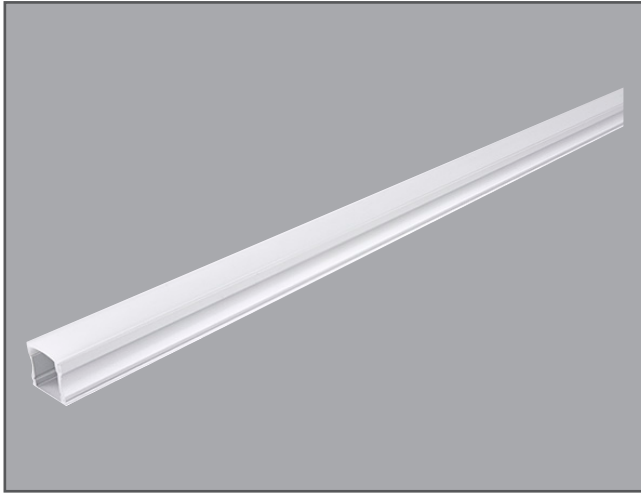

## Technical Specification

Product Code: OVSSE002

Description: 2M Surface Mounted Aluminium Profile – Opal Diffuser

### General Information

Dimensions	17.1mm (W) x 15.3mm (D) x 2000mm (L)
Materials	Body: Anodised Aluminium 6063 Diffuser: Polycarbonate
Finish	Aluminium
Product Weight	0.45Kg
Ingress Protection	IP20
Warranty	3 Years